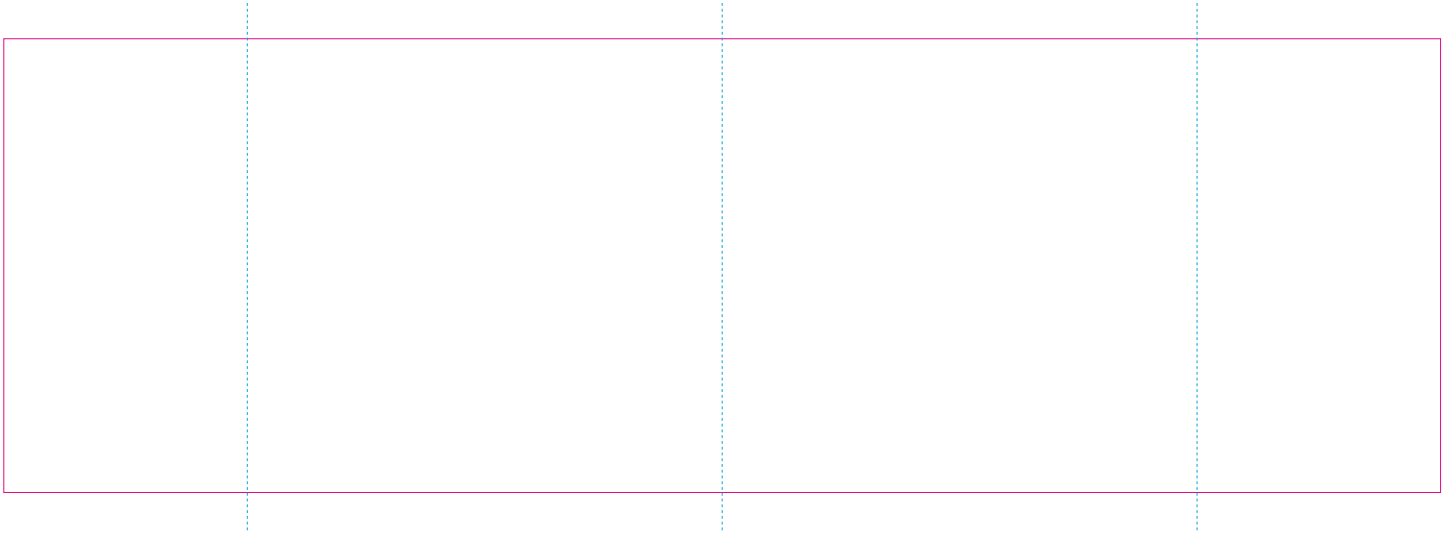

# SUM

— Edge of graphics

- - - centerlines

resolution: min. 300 DPI

colours: CMYK

formats: TIFF, PDF, EPS, AI, CDR

The pink outline the maximum size of graphic visible on the product.

The blue dash line indicates the center line of the left, right and middle side of object.