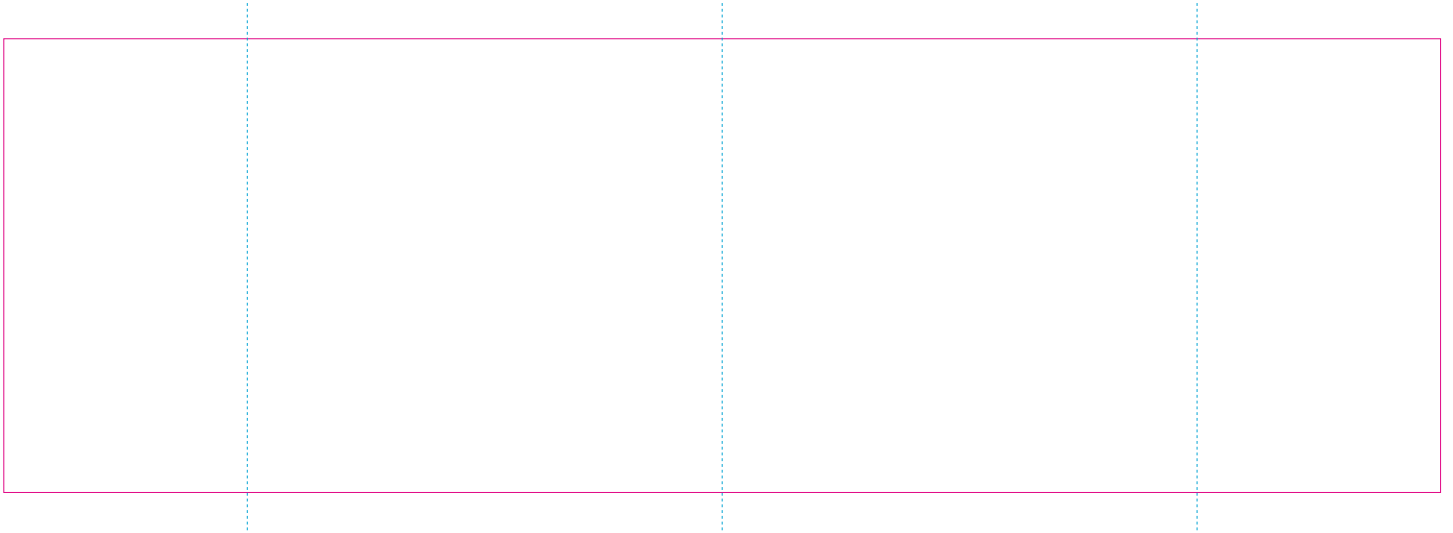

# SUM

— Edge of graphics

- - - centerlines

resolution: min. 300 DPI

colours: CMYK

formats: TIFF, PDF, EPS, AI, CDR

The pink outline the maximum size of graphic visible on the product.

The blue dash line indicates the center line of the left, right and middle side of object.