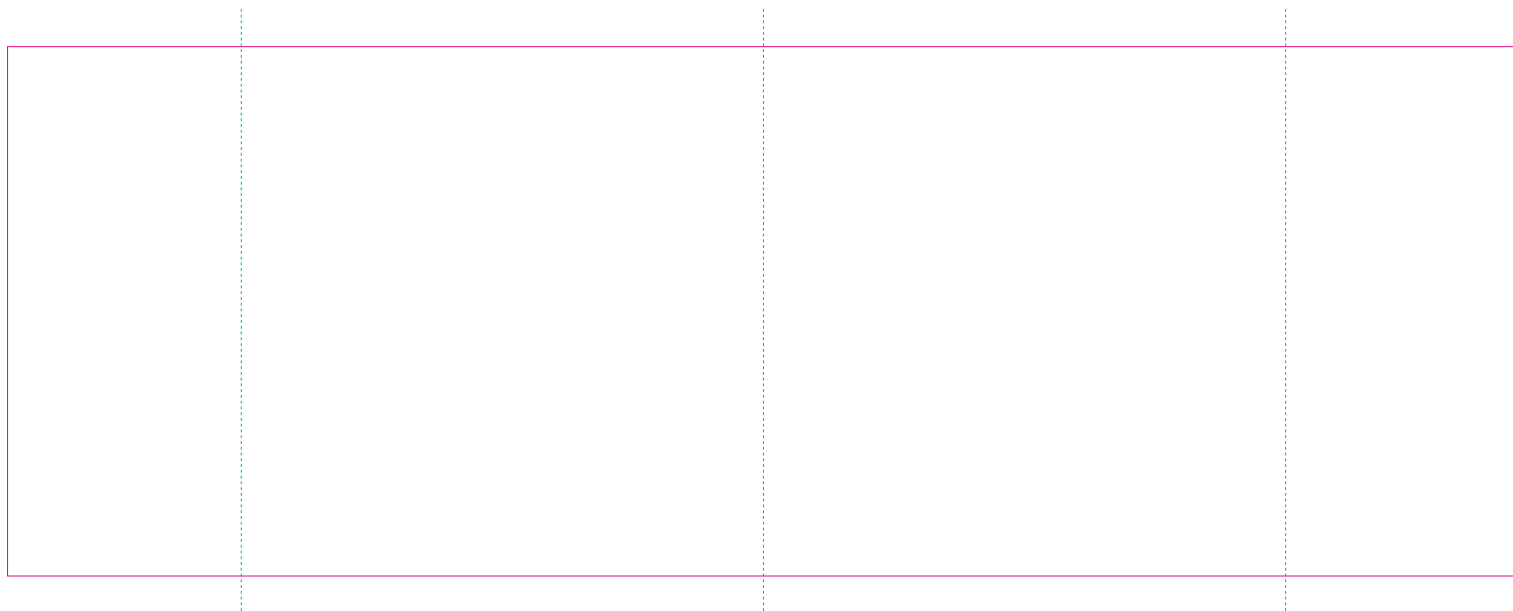

RS

—— Edge of graphics

----- centerlines

resolution: min. 300 DPI

colours: CMYK

formats: TIFF, PDF, EPS, AI, CDR

The pink outline the maximum size of graphic visible on the product.

The blue dash line indicates the center line of the left, right and middle side of object.