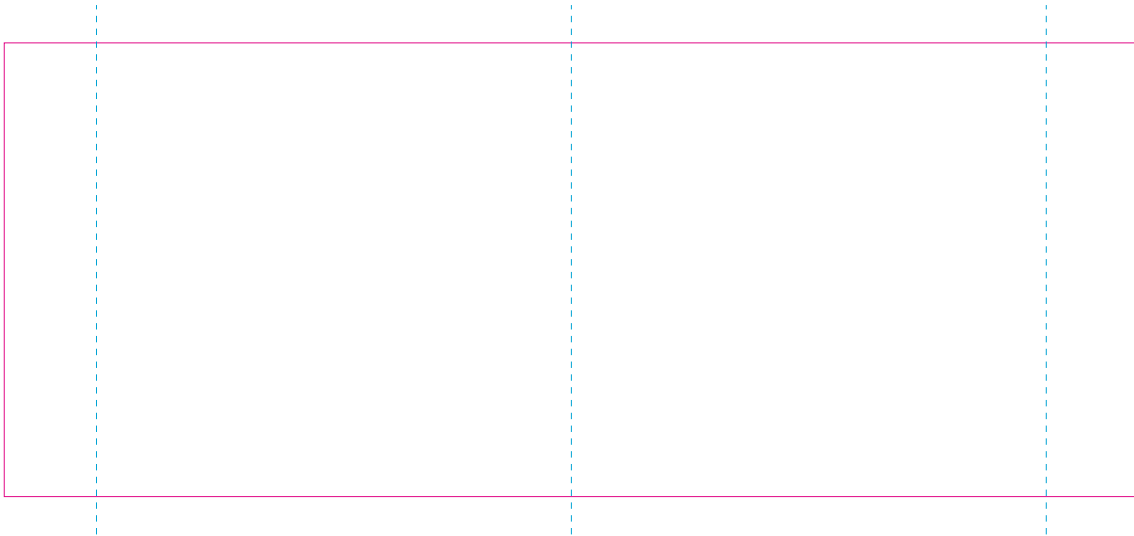

# RS

—— Edge of graphics

----- centerlines

file format: vector

colours: in one color

formats: PDF, EPS, AI, CDR

The pink outline the maximum size of graphic visible on the product.

The blue dash line indicates the center line of the left, right and middle side of object.