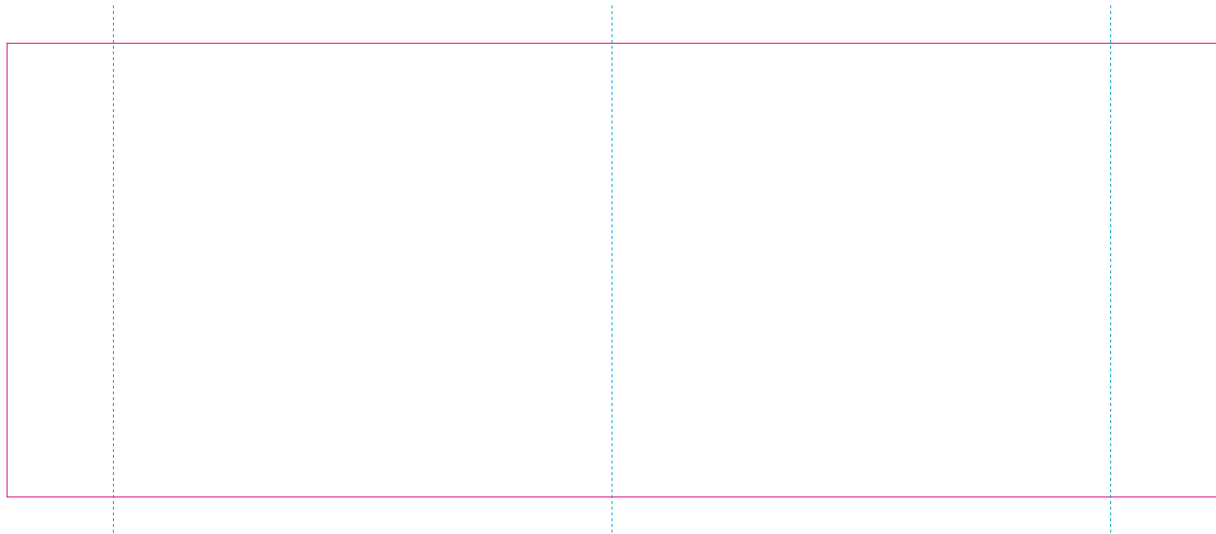

RS

— Edge of graphics

- - - centerlines

resolution: min. 300 DPI

colours: CMYK

formats: TIFF, PDF, EPS, AI, CDR

The pink outline the maximum size of graphic visible on the product.

The blue dash line indicates the center line of the left, right and middle side of object.