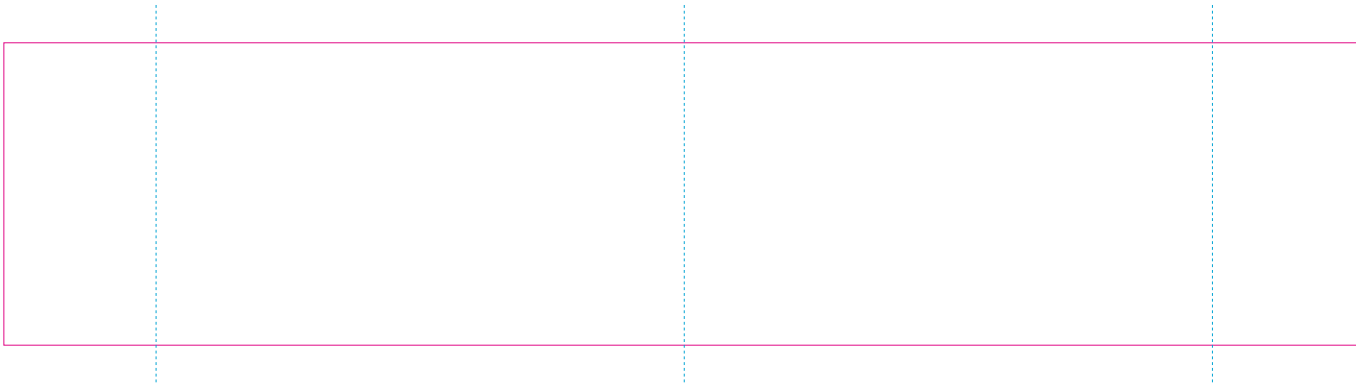

# RUV

— Edge of graphics

- - - centerlines

resolution: min. 300 DPI

colours: CMYK

formats: TIFF, PDF, EPS, AI, CDR

The pink outline the maximum size of graphic visible on the product.

The blue dash line indicates the center line of the left, right and middle side of object.