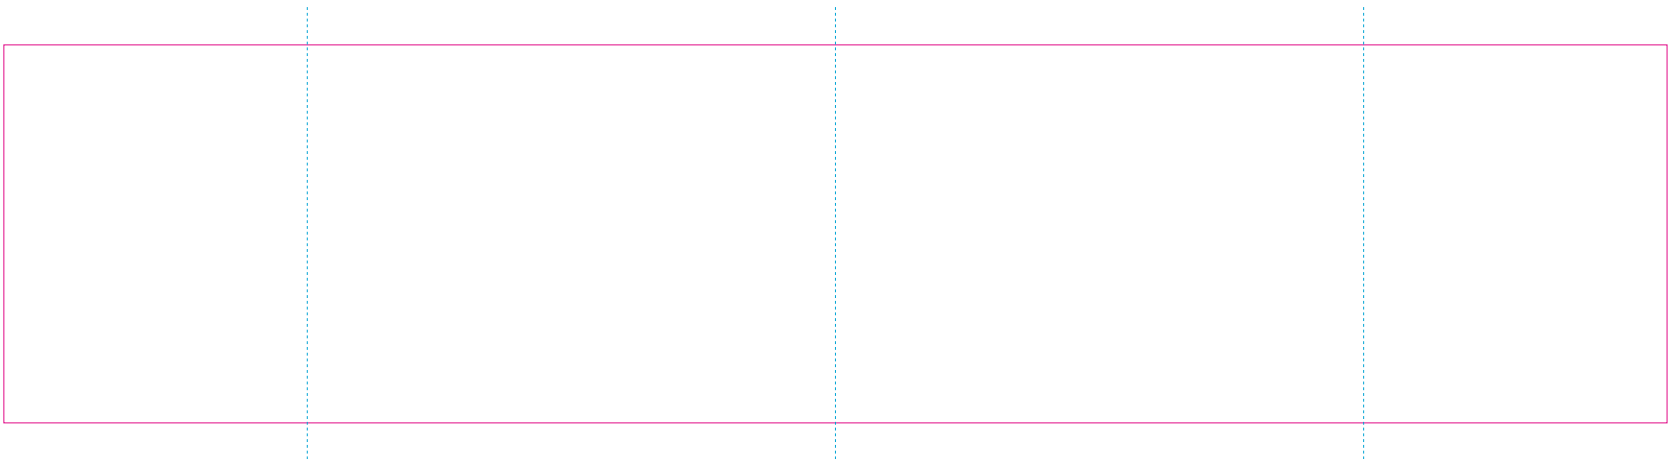

# RUV

— Edge of graphics

- - - centerlines

resolution: min. 300 DPI

colours: CMYK

formats: TIFF, PDF, EPS, AI, CDR

The pink outline the maximum size of graphic visible on the product.

The blue dash line indicates the center line of the left, right and middle side of object.