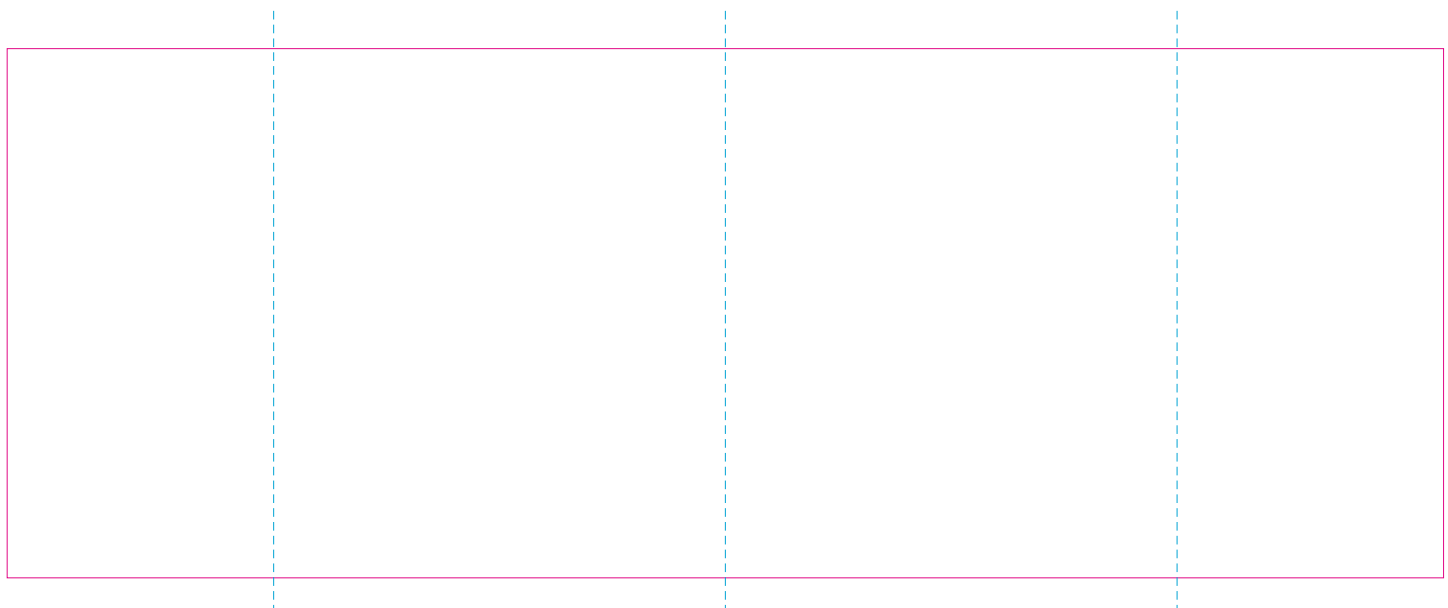

ER 1, RS

With rotary screen printing technology the product can only be printed on the opposite side of the handle, please do not position the design on the right or left handed side.

ER 2, C

——— Edge of graphics

----- centerlines

file format: vector
colours: in one color
formats: PDF, EPS, AI, CDR

The pink outline the maximum size of graphic visible on the product.
The blue dash line indicates the center line of the left, right and middle side of object.