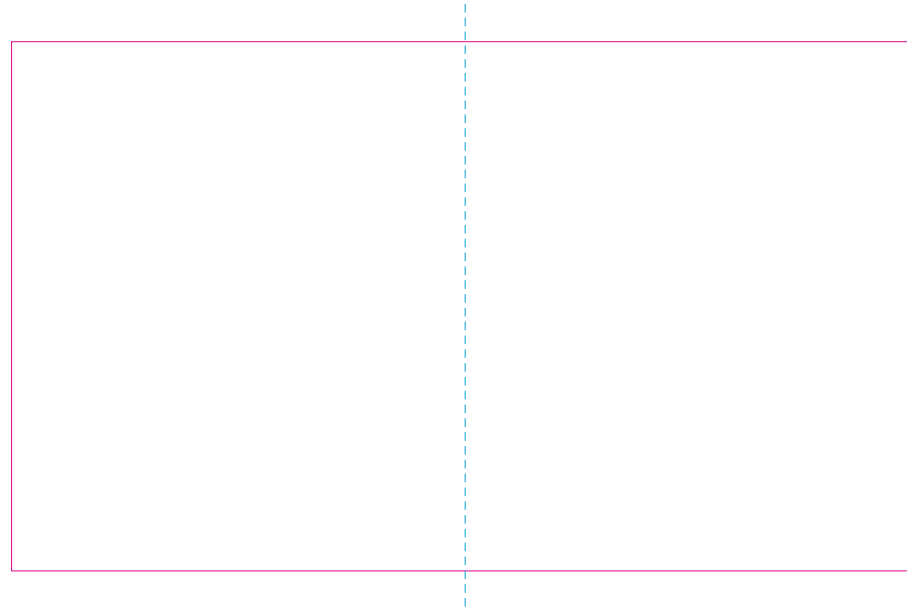

ER 1, RS

With rotary screen printing technology the product can only be printed on the opposite side of the handle, please do not position the design on the right or left handed side.

ER 2, C

——— Edge of graphics

----- centerlines

file format: vector
colours: in one color
formats: PDF, EPS, AI, CDR

The pink outline the maximum size of graphic visible on the product.
The blue dash line indicates the center line of the left, right and middle side of object.