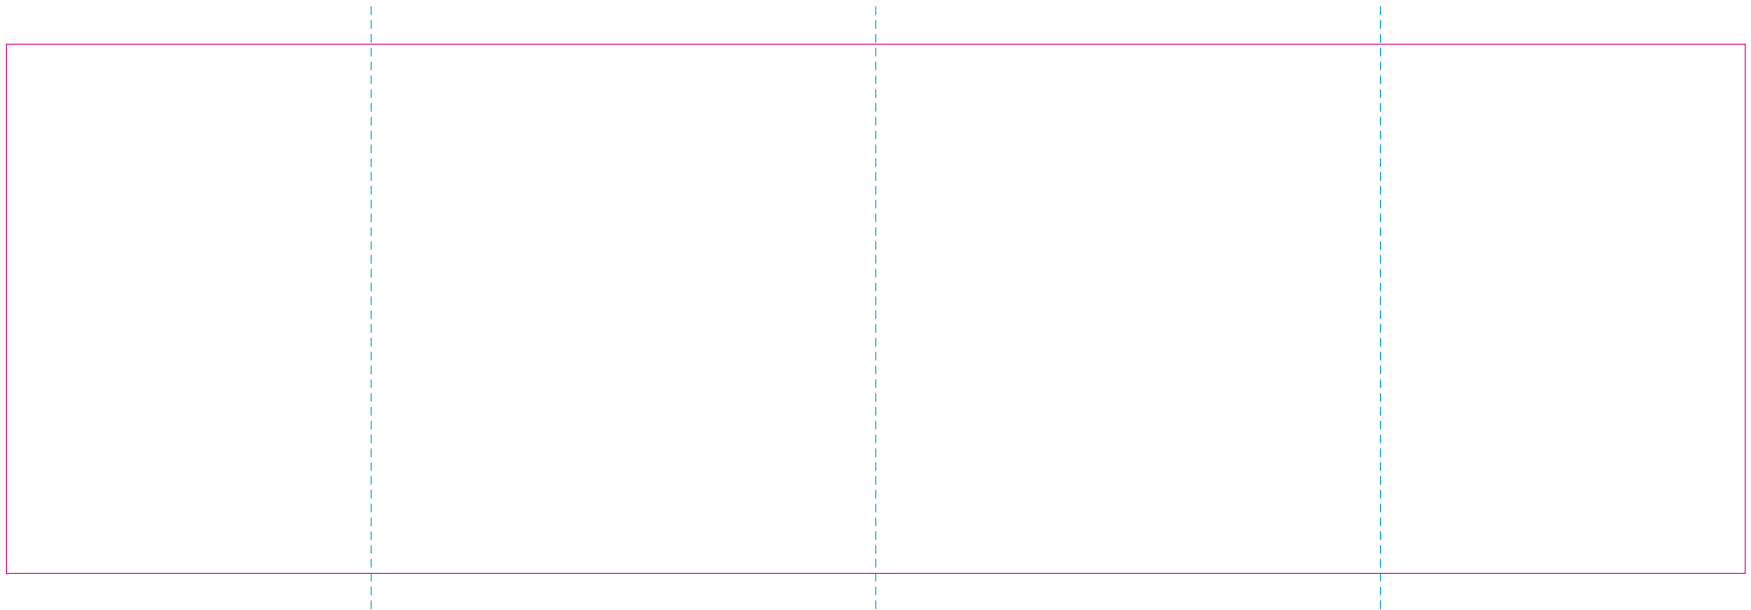

RS

RUV

— Edge of graphics
- - - centerlines

file format: vector
colours: in one color
formats: PDF, EPS, AI, CDR

The pink outline the maximum size of graphic visible on the product.
The blue dash line indicates the center line of the left, right and middle side of object.