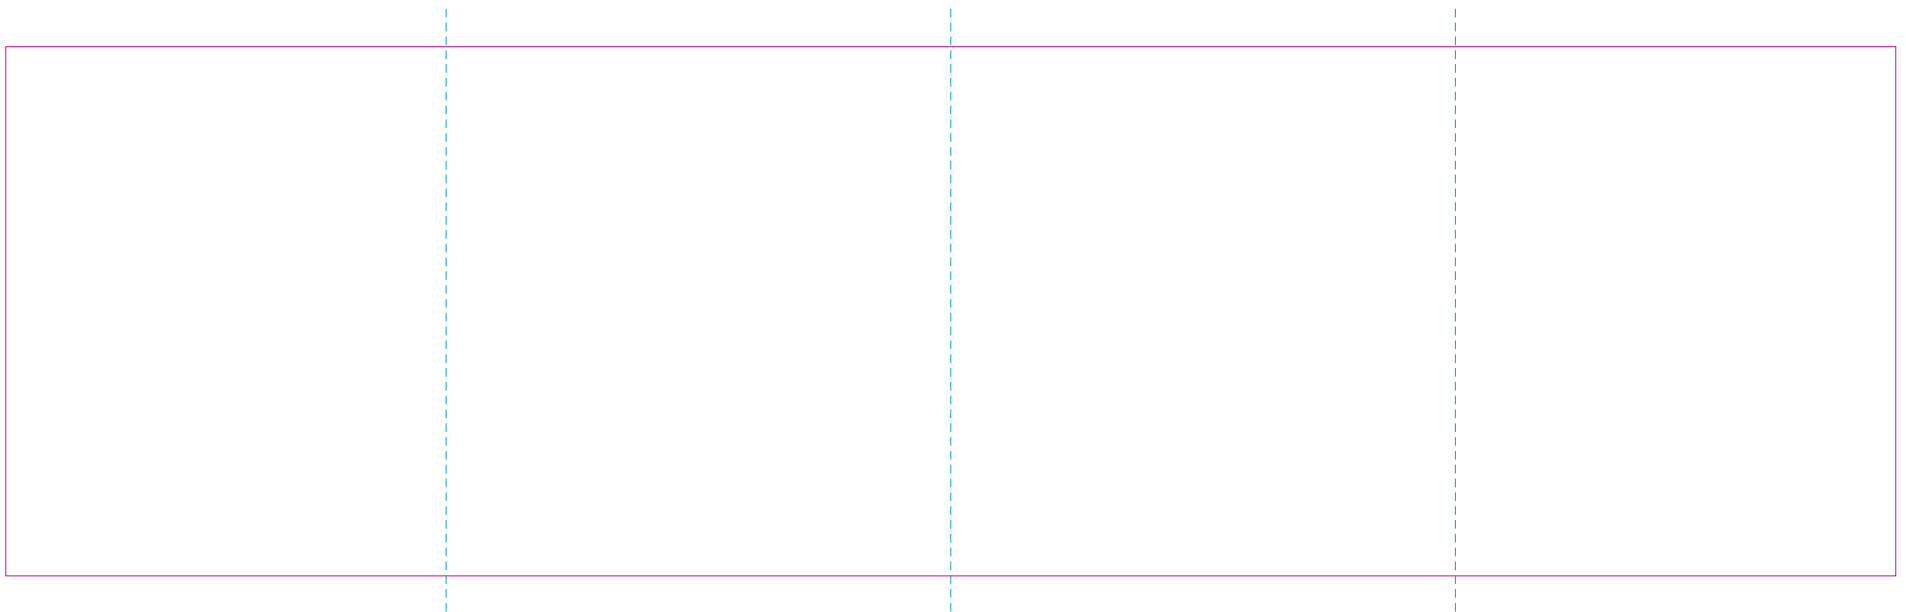

RS

RUV

— Edge of graphics
- - - centerlines

file format: vector
colours: in one color
formats: PDF, EPS, AI, CDR

The pink outline the maximum size of graphic visible on the product.
The blue dash line indicates the center line of the left, right and middle side of object.