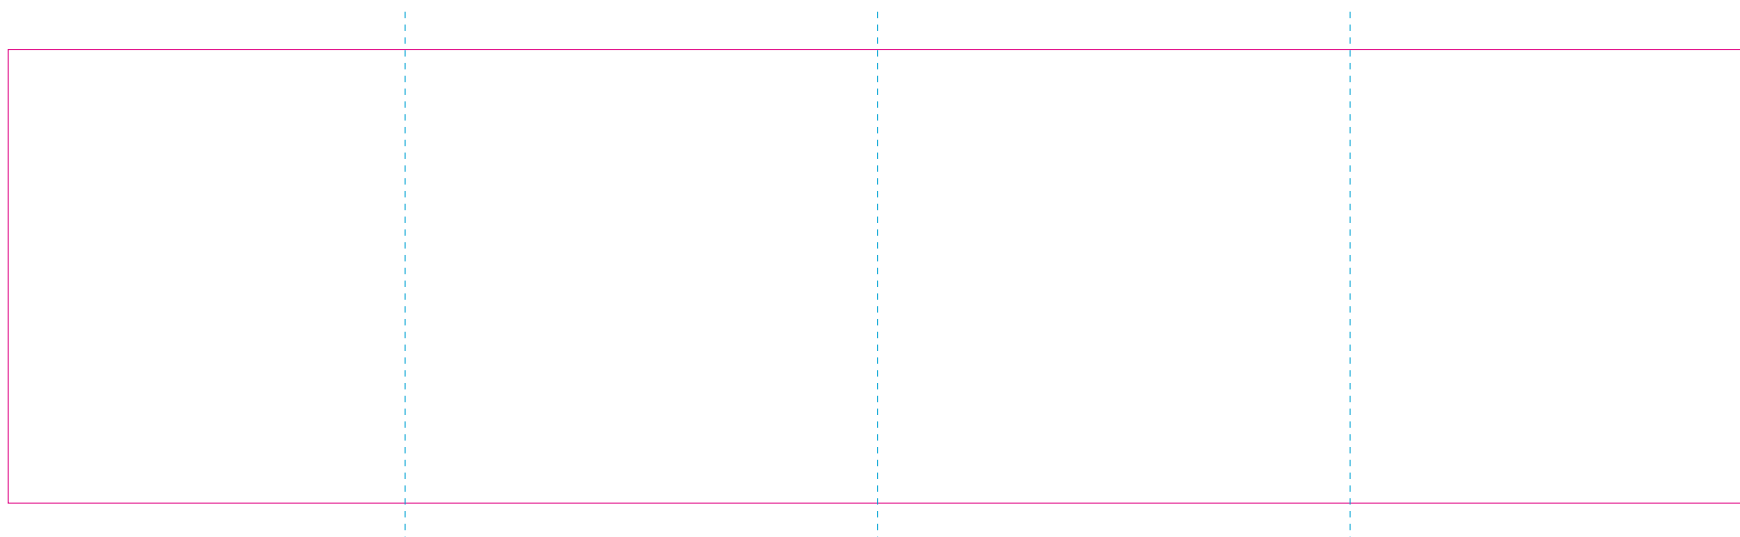

RS

RUV

—— Edge of graphics

----- centerlines

file format: vector

colours: in one color

formats: PDF, EPS, AI, CDR

The pink outline the maximum size of graphic visible on the product.

The blue dash line indicates the center line of the left, right and middle side of object.