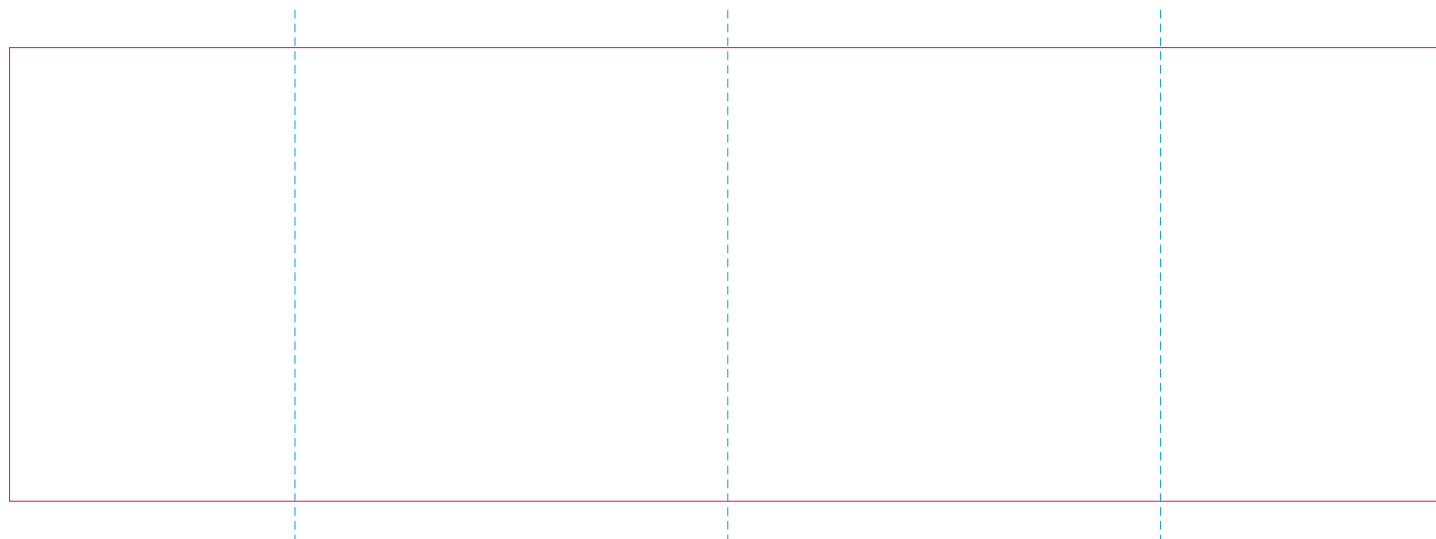

RS, ER 2

ER 1

— Edge of graphics

- - - centerlines

resolution: min. 300 DPI

colours: CMYK

formats: TIFF, PDF, EPS, AI, CDR

The pink outline the maximum size of graphic visible on the product.

The blue dash line indicates the center line of the left, right and middle side of object.