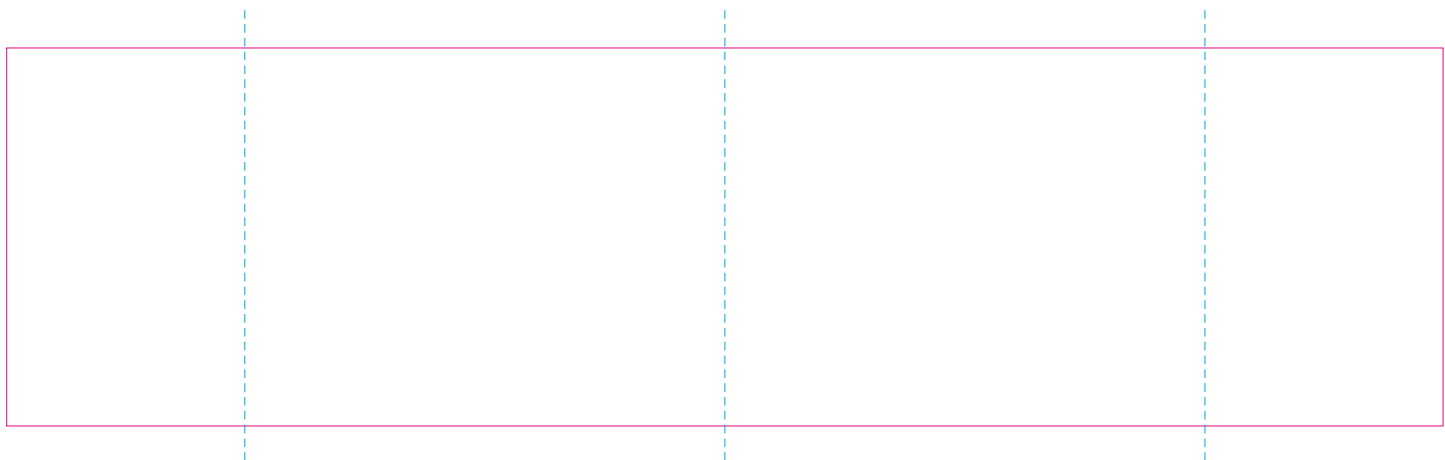

## ER 1, RS

With rotary screen printing technology the product can only be printed on the opposite side of the handle, please do not position the design on the right or left handed side.

## ER 2

— Edge of graphics

- - - centerlines

resolution: min. 300 DPI

colours: CMYK

formats: TIFF, PDF, EPS, AI, CDR

The pink outline the maximum size of graphic visible on the product.

The blue dash line indicates the center line of the left, right and middle side of object.