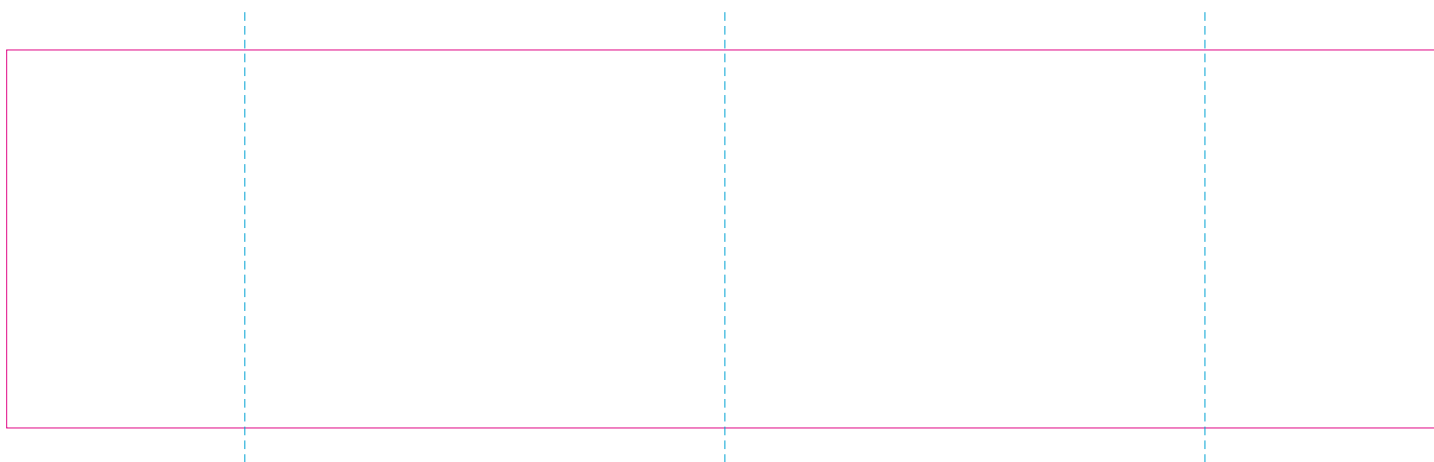

## ER 1, RS

With rotary screen printing technology the product can only be printed on the opposite side of the handle, please do not position the design on the right or left handed side.

## ER 2

— Edge of graphics

- - - centerlines

resolution: min. 300 DPI

colours: CMYK

formats: TIFF, PDF, EPS, AI, CDR

The pink outline the maximum size of graphic visible on the product.

The blue dash line indicates the center line of the left, right and middle side of object.