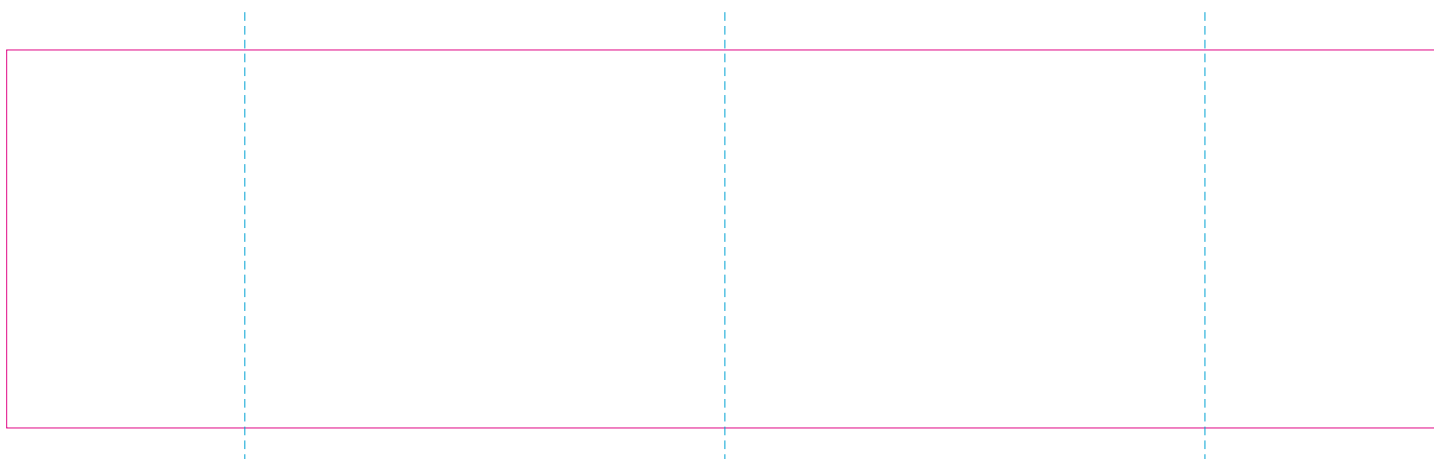

ER 1, RS

With rotary screen printing technology the product can only be printed on the opposite side of the handle, please do not position the design on the right or left handed side.

ER 2

— Edge of graphics

- - - centerlines

resolution: min. 300 DPI

colours: CMYK

formats: TIFF, PDF, EPS, AI, CDR

The pink outline the maximum size of graphic visible on the product.

The blue dash line indicates the center line of the left, right and middle side of object.