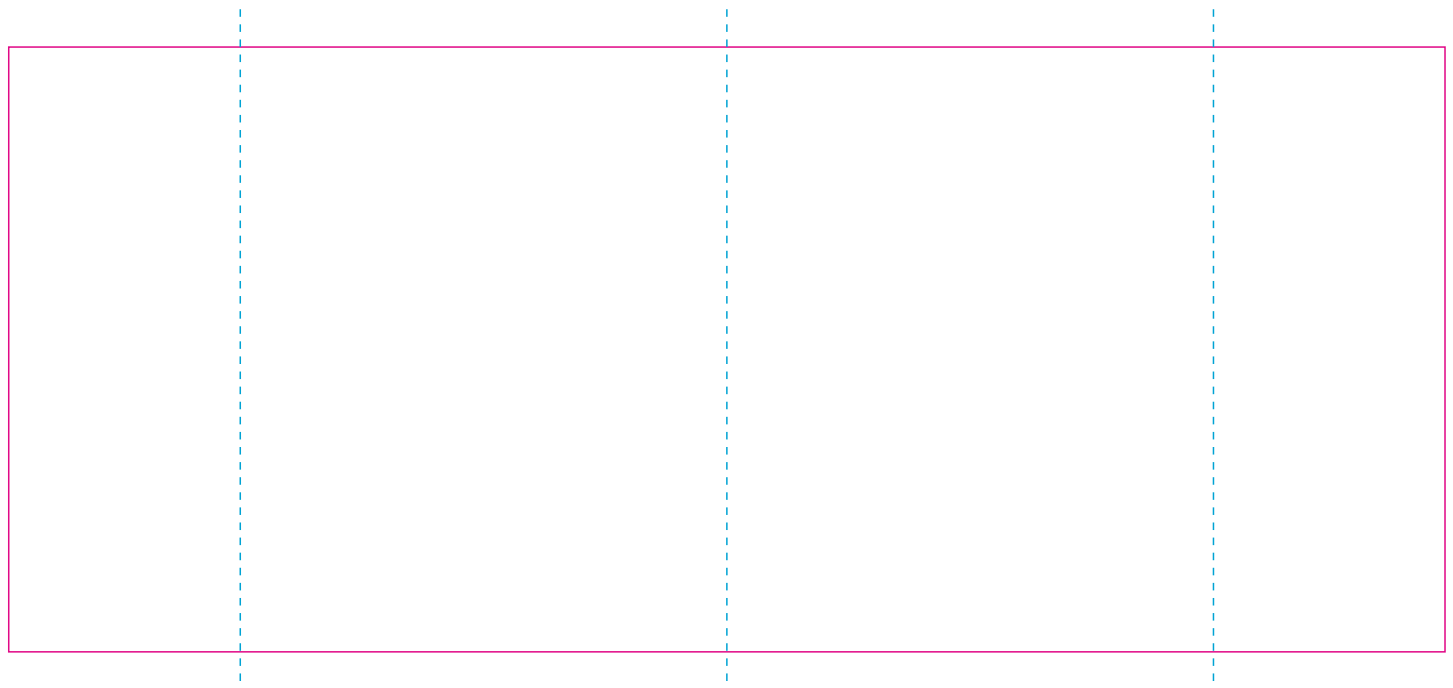

# RS 3

With rotary screen printing technology the product can only be printed on the opposite side of the handle, please do not position the design on the right or left handed side.

# ER 2

— Edge of graphics

- - - centerlines

file format: vector  
colours: in one color  
formats: PDF, EPS, AI, CDR

The pink outline the maximum size of graphic visible on the product.  
The blue dash line indicates the center line of the left, right and middle side of object.