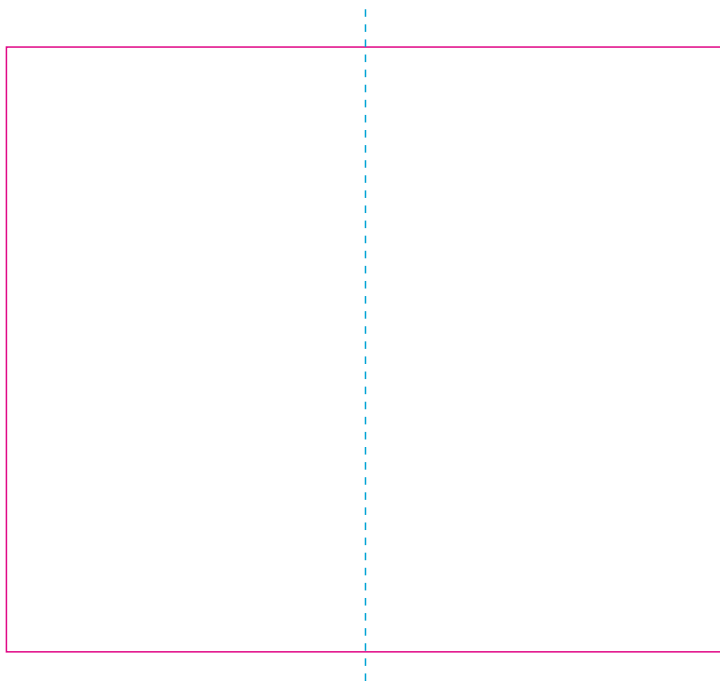

# RS 3

With rotary screen printing technology the product can only be printed on the opposite side of the handle, please do not position the design on the right or left handed side.

# ER 2

— Edge of graphics

- - - centerlines

file format: vector  
colours: in one color  
formats: PDF, EPS, AI, CDR

The pink outline the maximum size of graphic visible on the product.  
The blue dash line indicates the center line of the left, right and middle side of object.