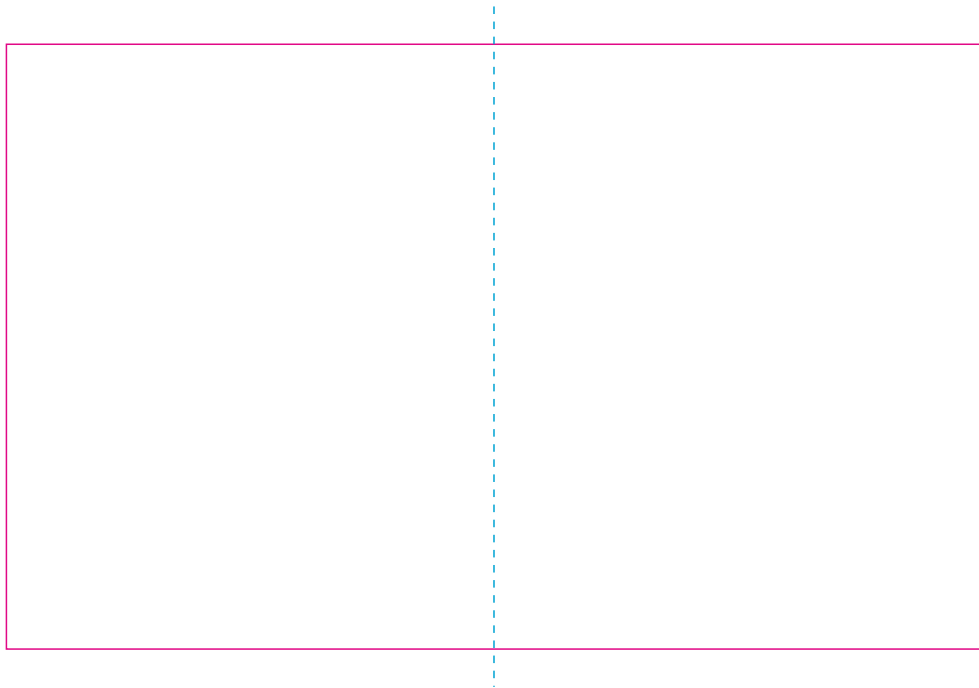

# RS 3

With rotary screen printing technology the product can only be printed on the opposite side of the handle, please do not position the design on the right or left handed side.

# ER 2

— Edge of graphics

- - - centerlines

file format: vector  
colours: in one color  
formats: PDF, EPS, AI, CDR

The pink outline the maximum size of graphic visible on the product.  
The blue dash line indicates the center line of the left, right and middle side of object.