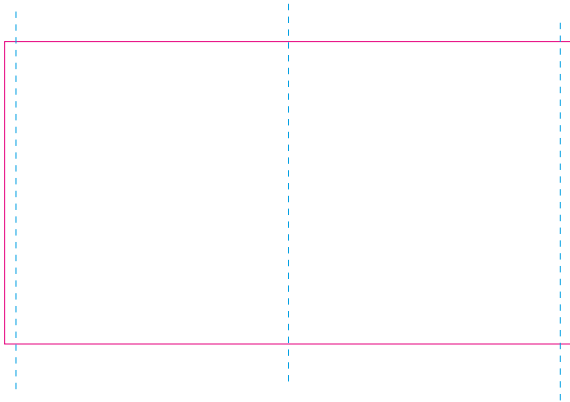

RS

VS

——— Edge of graphics

- - - - - centerlines

file format: vector
colours: in one color
formats: PDF, EPS, AI, CDR

The pink outline the maximum size of graphic visible on the product.
The blue dash line indicates the center line of the left, right and middle side of object.