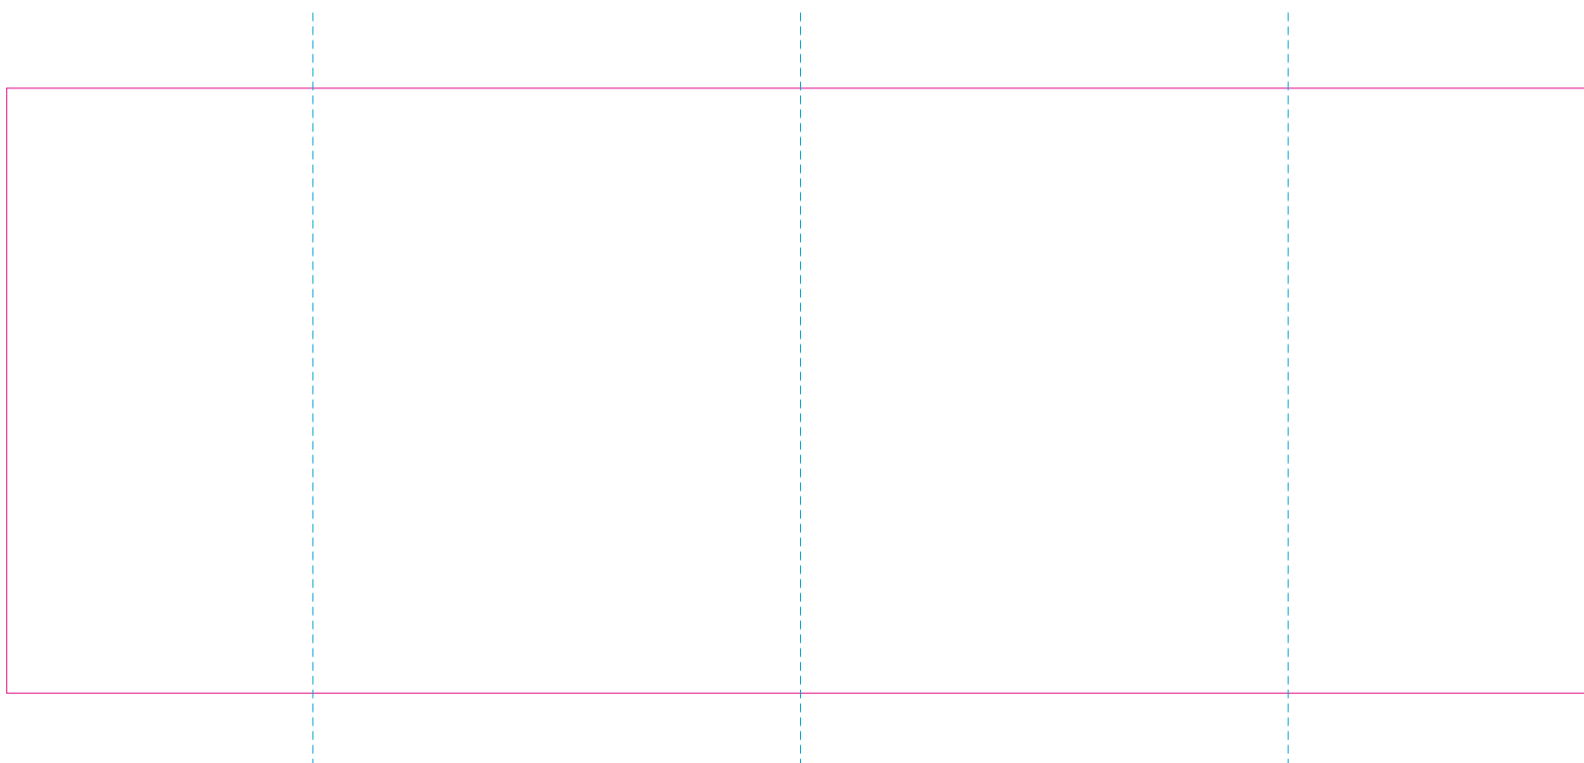

RS

With rotary screen printing technology the product can only be printed on the opposite side of the handle, please do not position the design on the right or left handed side.

C

— Edge of graphics

- - - centerlines

file format: vector
colours: in one color
formats: PDF, EPS, AI, CDR

The pink outline the maximum size of graphic visible on the product.
The blue dash line indicates the center line of the left, right and middle side of object.