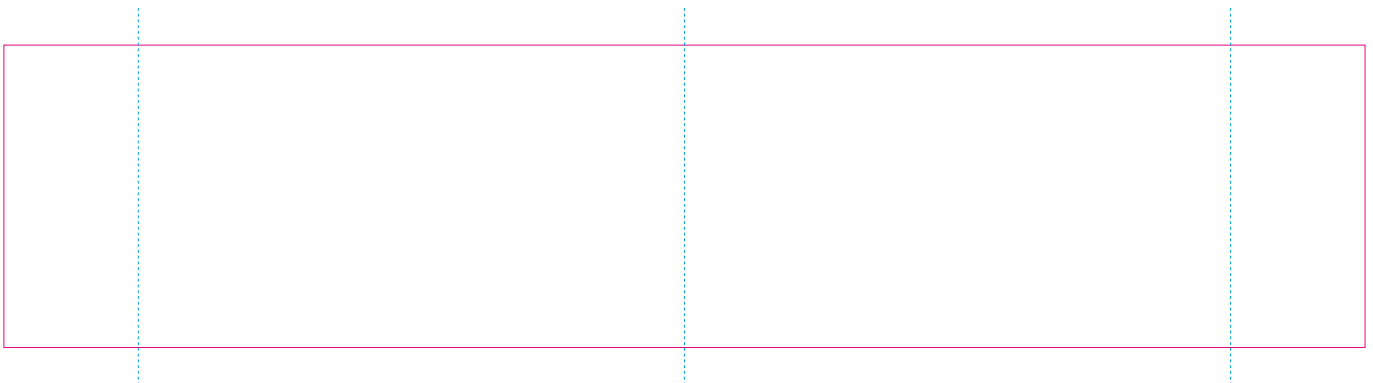

# RS

With rotary screen printing technology the product can only be printed on the opposite side of the handle, please do not position the design on the right or left handed side.

# C

— Edge of graphics

- - - centerlines

resolution: min. 300 DPI

colours: CMYK

formats: TIFF, PDF, EPS, AI, CDR

The pink outline the maximum size of graphic visible on the product.

The blue dash line indicates the center line of the left, right and middle side of object.