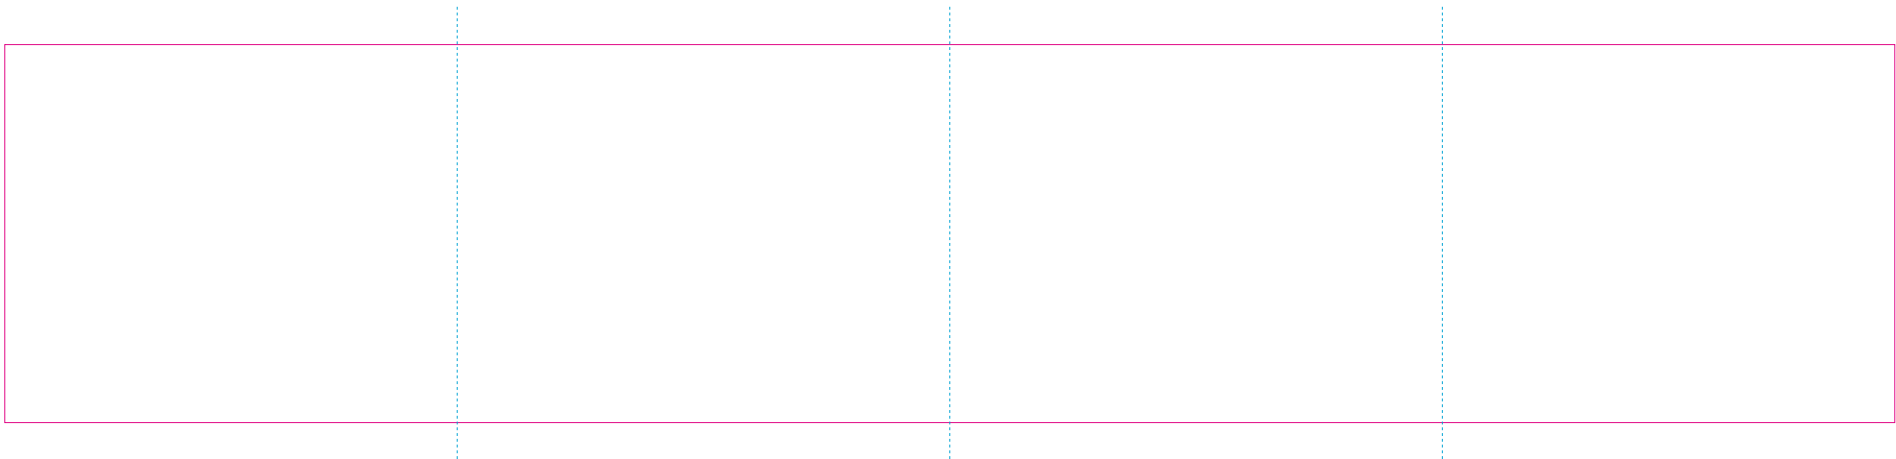

# RS

With rotary screen printing technology the product can only be printed on the opposite side of the handle, please do not position the design on the right or left handed side.

# ER 2

— Edge of graphics

- - - centerlines

resolution: min. 300 DPI  
colours: CMYK  
formats: TIFF, PDF, EPS, AI, CDR

The pink outline the maximum size of graphic visible on the product.  
The blue dash line indicates the center line of the left, right and middle side of object.