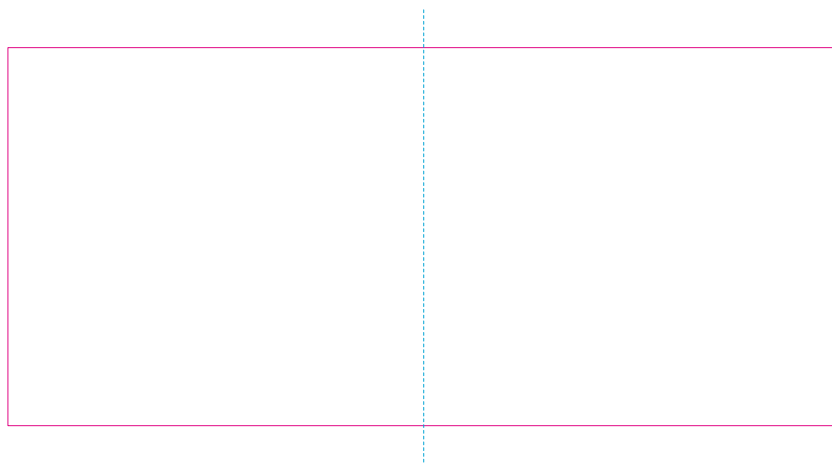

ER 2

ER 1

RS

With rotary screen printing technology the product can only be printed on the opposite side of the handle, please do not position the design on the right or left handed side.

— Edge of graphics

- - - centerlines

resolution: min. 300 DPI

colours: CMYK

formats: TIFF, PDF, EPS, AI, CDR

The pink outline the maximum size of graphic visible on the product.

The blue dash line indicates the center line of the left, right and middle side of object.