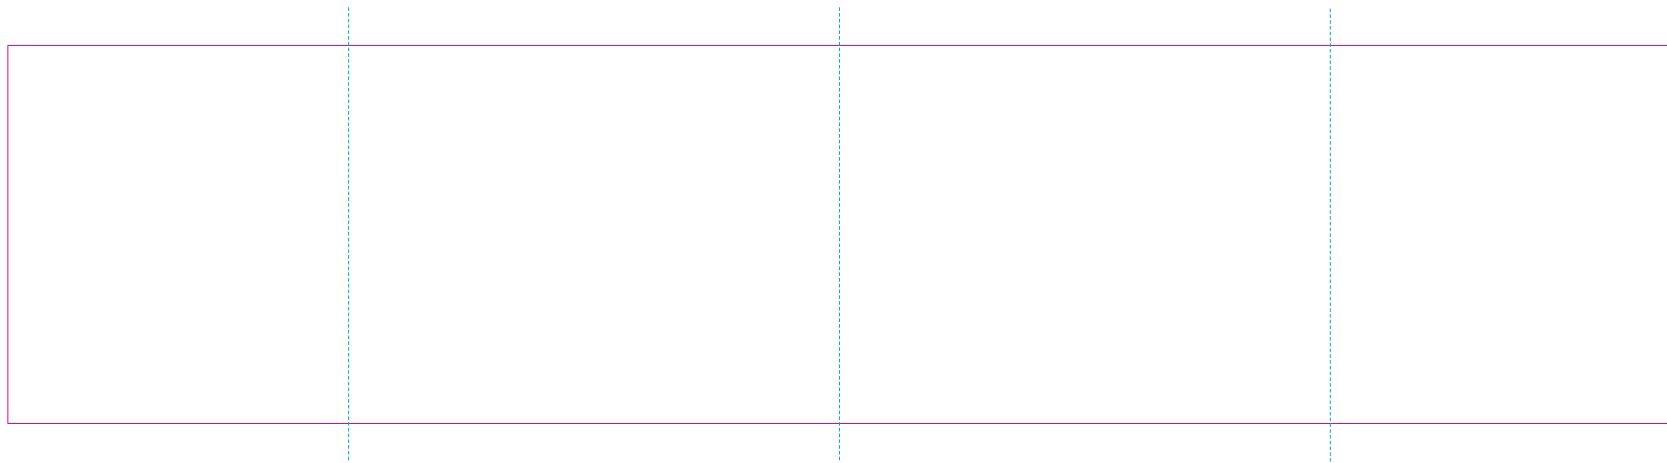

ER 2

ER 1

RS

With rotary screen printing technology the product can only be printed on the opposite side of the handle, please do not position the design on the right or left handed side.

— Edge of graphics

- - - centerlines

resolution: min. 300 DPI

colours: CMYK

formats: TIFF, PDF, EPS, AI, CDR

The pink outline the maximum size of graphic visible on the product.

The blue dash line indicates the center line of the left, right and middle side of object.