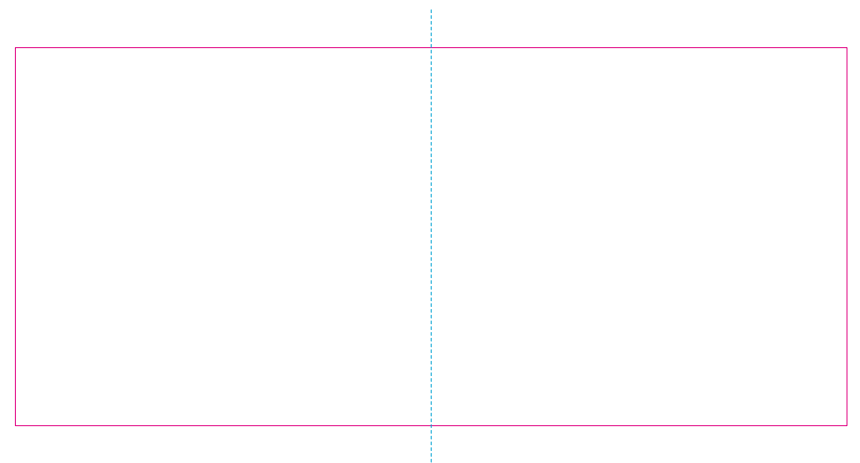

ER 2

ER 1

RS

With rotary screen printing technology the product can only be printed on the opposite side of the handle, please do not position the design on the right or left handed side.

— Edge of graphics

- - - centerlines

resolution: min. 300 DPI

colours: CMYK

formats: TIFF, PDF, EPS, AI, CDR

The pink outline the maximum size of graphic visible on the product.

The blue dash line indicates the center line of the left, right and middle side of object.