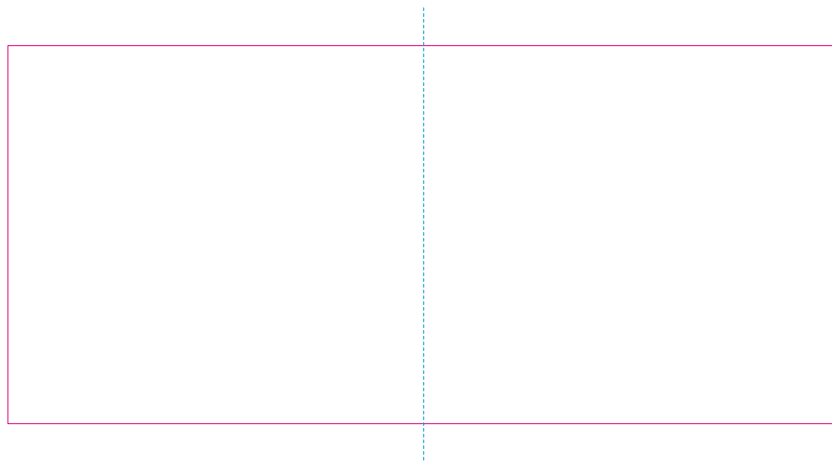

ER 2

ER 1

RS

With rotary screen printing technology the product can only be printed on the opposite side of the handle, please do not position the design on the right or left handed side.

— Edge of graphics

- - - centerlines

resolution: min. 300 DPI

colours: CMYK

formats: TIFF, PDF, EPS, AI, CDR

The pink outline the maximum size of graphic visible on the product.

The blue dash line indicates the center line of the left, right and middle side of object.