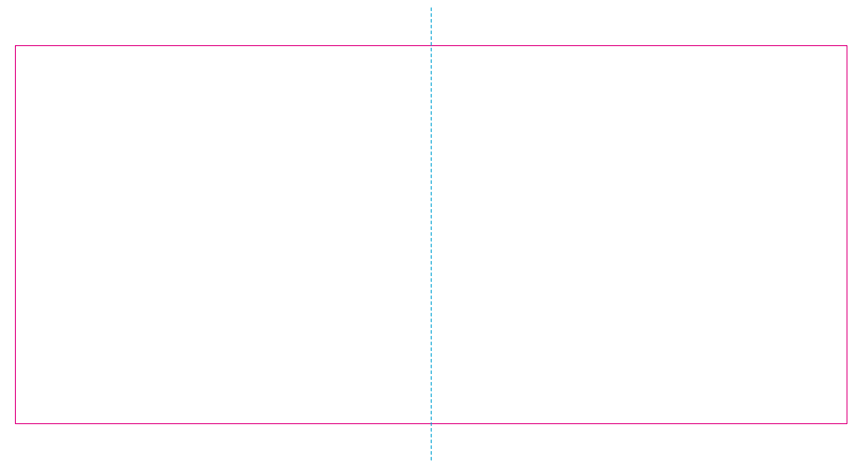

ER 2

ER 1

RS

With rotary screen printing technology the product can only be printed on the opposite side of the handle, please do not position the design on the right or left handed side.

— Edge of graphics

- - - centerlines

resolution: min. 300 DPI

colours: CMYK

formats: TIFF, PDF, EPS, AI, CDR

The pink outline the maximum size of graphic visible on the product.

The blue dash line indicates the center line of the left, right and middle side of object.