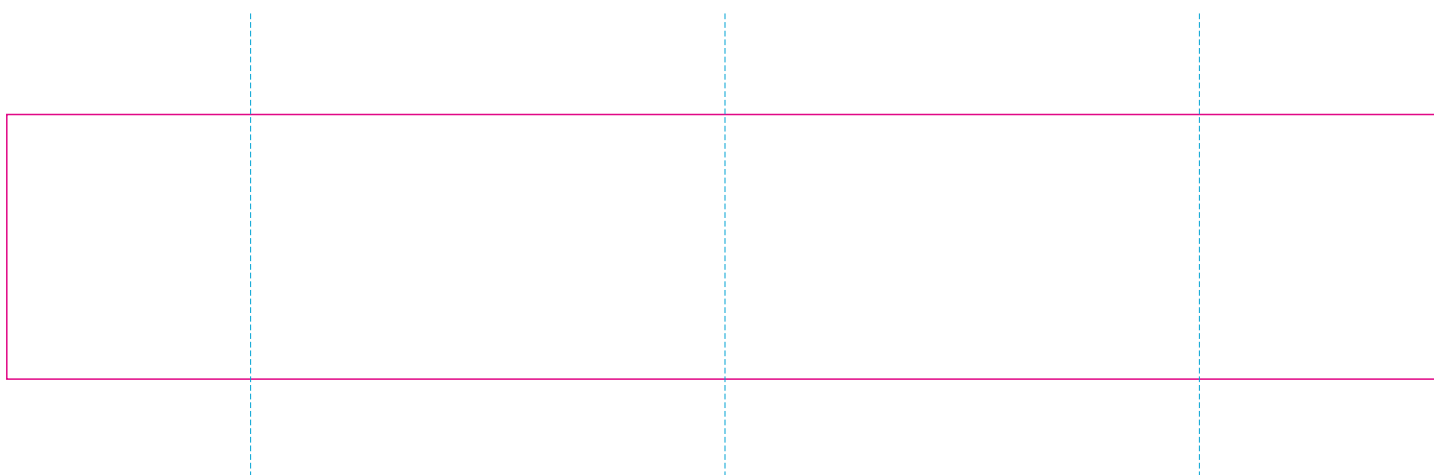

RS

With rotary screen printing technology the product can only be printed on the opposite side of the handle, please do not position the design on the right or left handed side.

WPC, C

— Edge of graphic

- - - centerlines

resolution: min. 300 DPI
colours: CMYK
formats: TIFF, PDF, EPS, AI, CDR

The pink outline the maximum size of graphic visible on the product.
The blue dash line indicates the center line of the left, right and middle side of object.