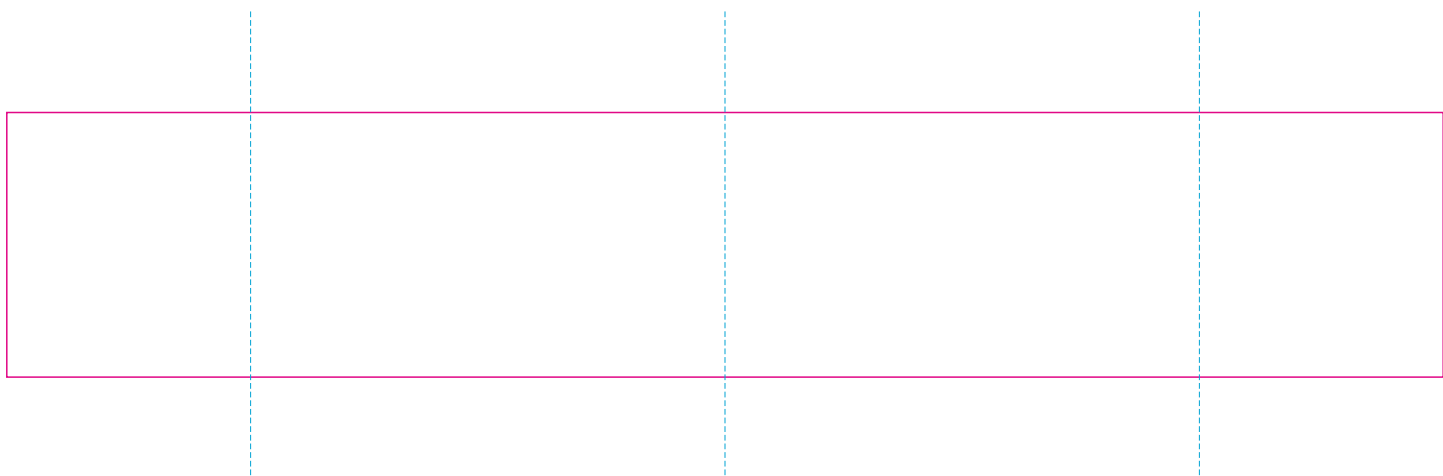

RS

With rotary screen printing technology the product can only be printed on the opposite side of the handle, please do not position the design on the right or left handed side.

WPC, C

— Edge of graphic

- - - centerlines

resolution: min. 300 DPI
colours: CMYK
formats: TIFF, PDF, EPS, AI, CDR

The pink outline the maximum size of graphic visible on the product.
The blue dash line indicates the center line of the left, right and middle side of object.