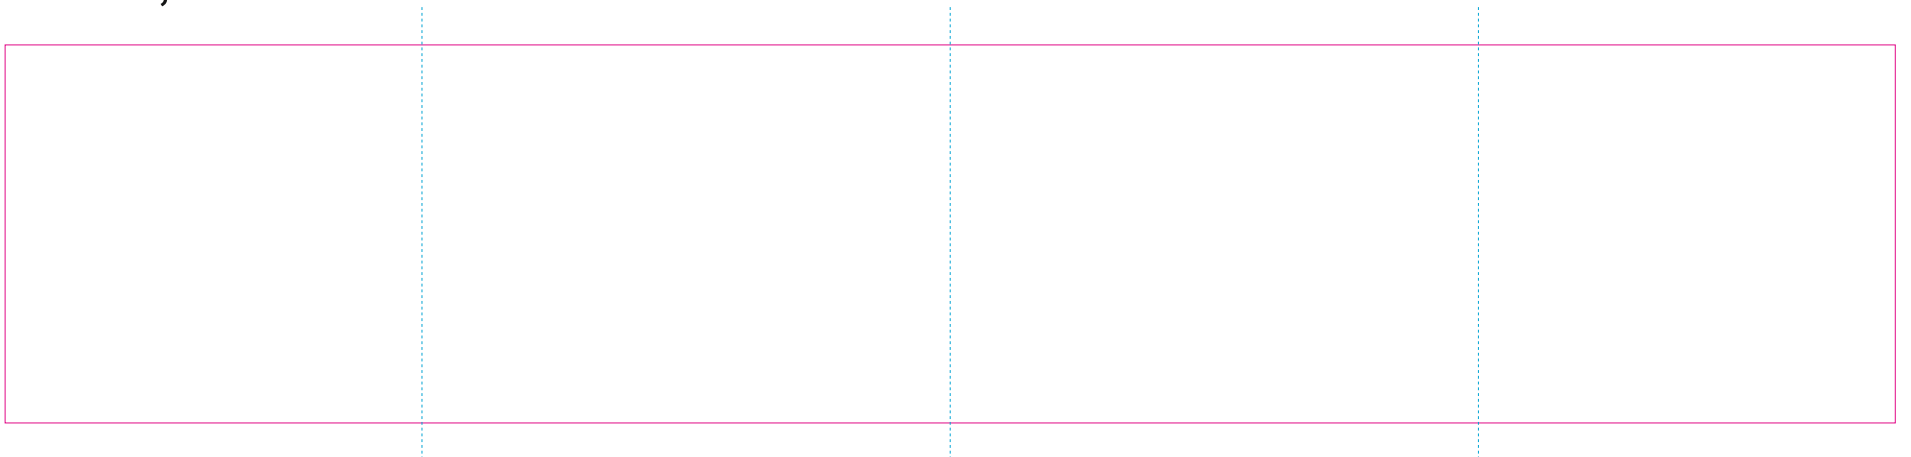

ER 1

ER 2, C

—— Edge of graphic

----- centerlines

resolution: min. 300 DPI

colours: CMYK

formats: TIFF, PDF, EPS, AI, CDR

The pink outline the maximum size of graphic visible on the product.

The blue dash line indicates the center line of the left, right and middle side of object.