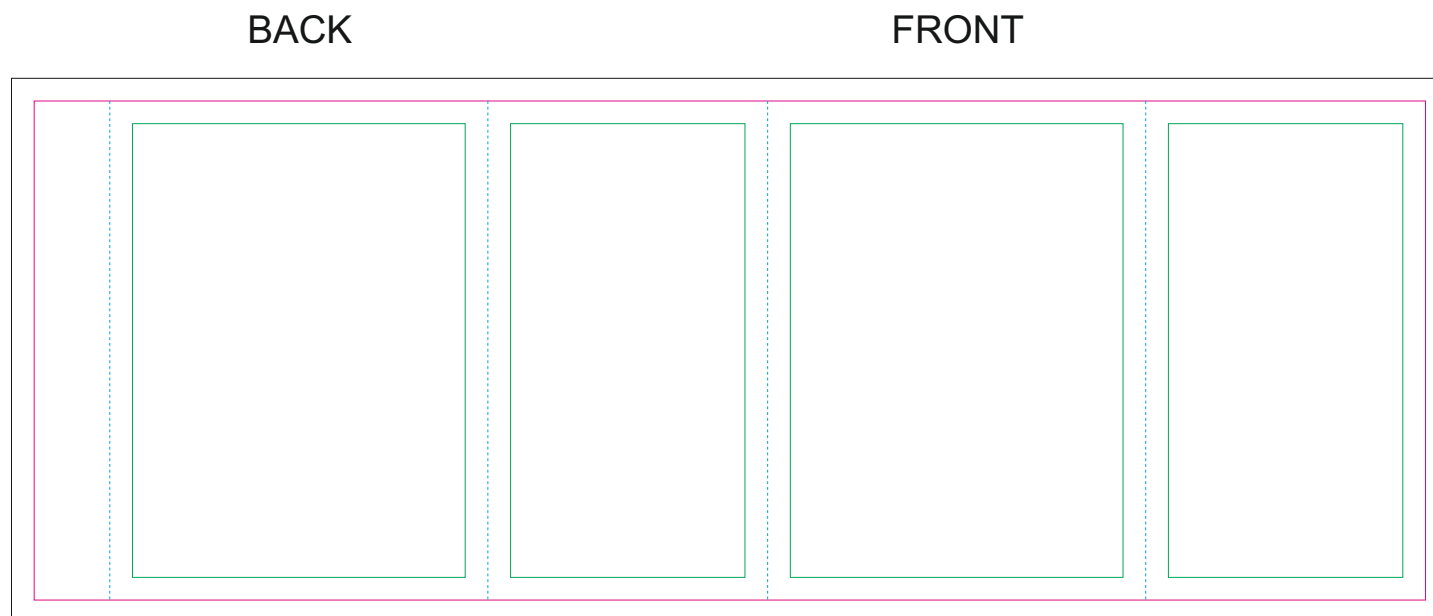

Paper Sleeve

- Margin
- Edge of product
- Bleed limit 3-3 mm (background must fill it)
- - - - - Fold line

resolution: min. 300 DPI
colours: CMYK
formats: TIFF, PDF, EPS, AI, CDR

The green line indicates the area all non-background object-texts, logos, etc.
The pink outline the maximum size of graphic visible on the product.
The black line indicates the size of the required graphics including bleed.
The blue line indicates the folding.