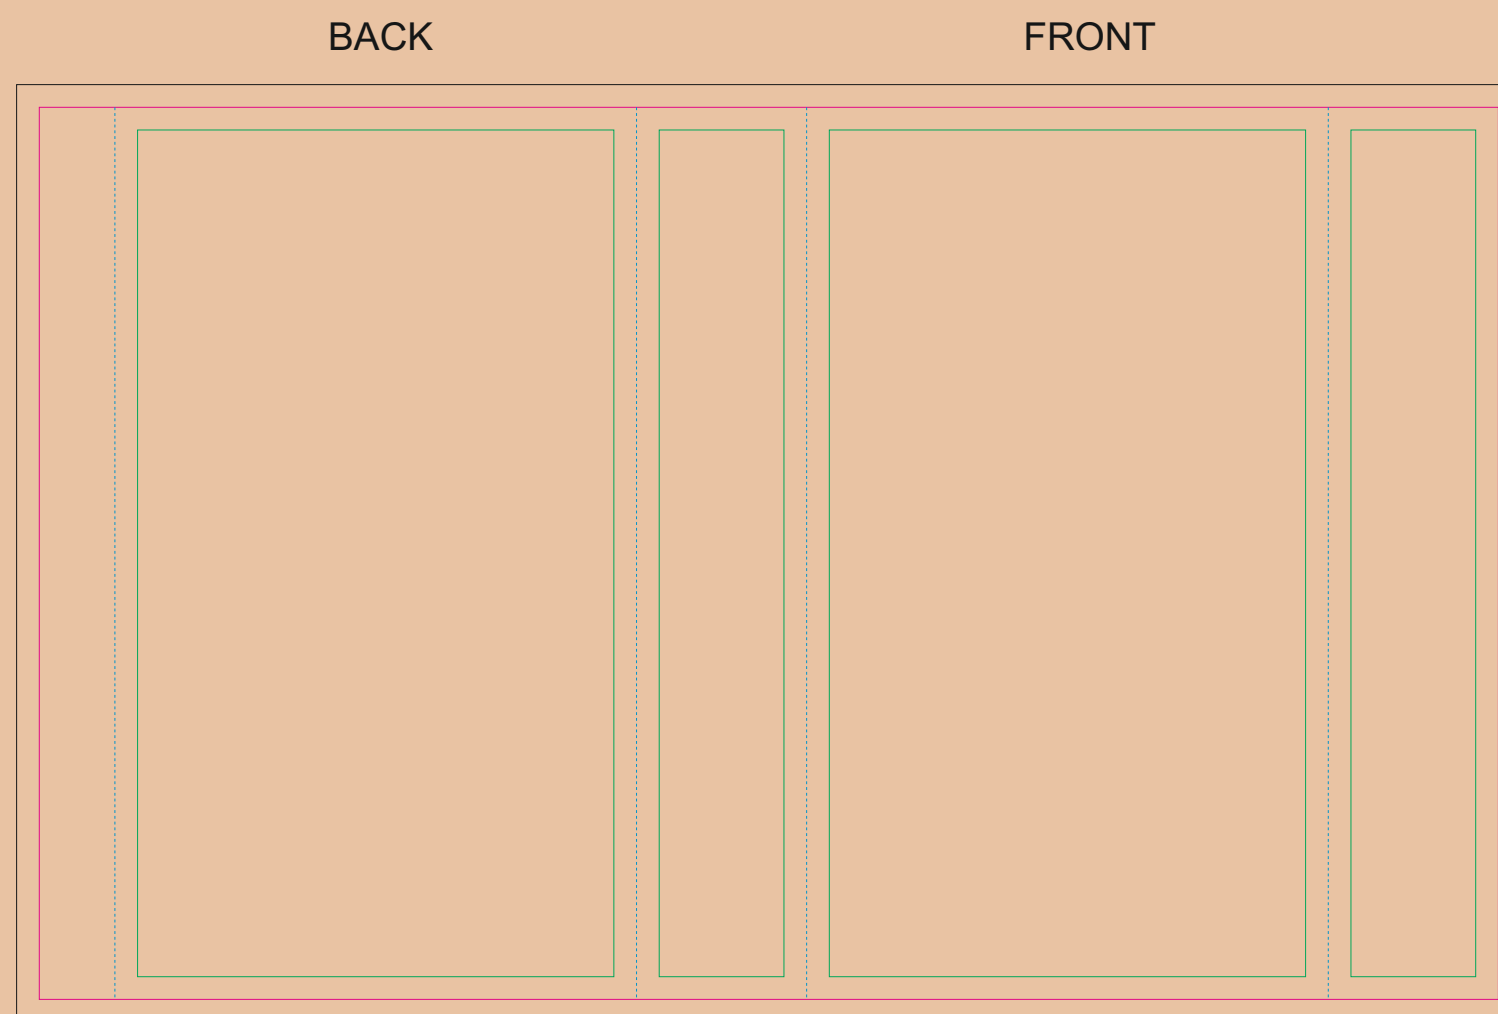

# CRAFT Paper Sleeve

- Margin
- Edge of product
- Bleed limit 3-3 mm (background must fill it)
- - - - - Fold line

resolution: min. 300 DPI  
colours: CMYK  
formats: TIFF, PDF, EPS, AI, CDR

The green line indicates the area all non-background object-texts, logos, etc.  
The pink outline the maximum size of graphic visible on the product.  
The black line indicates the size of the required graphics including bleed.  
The blue line indicates the folding.