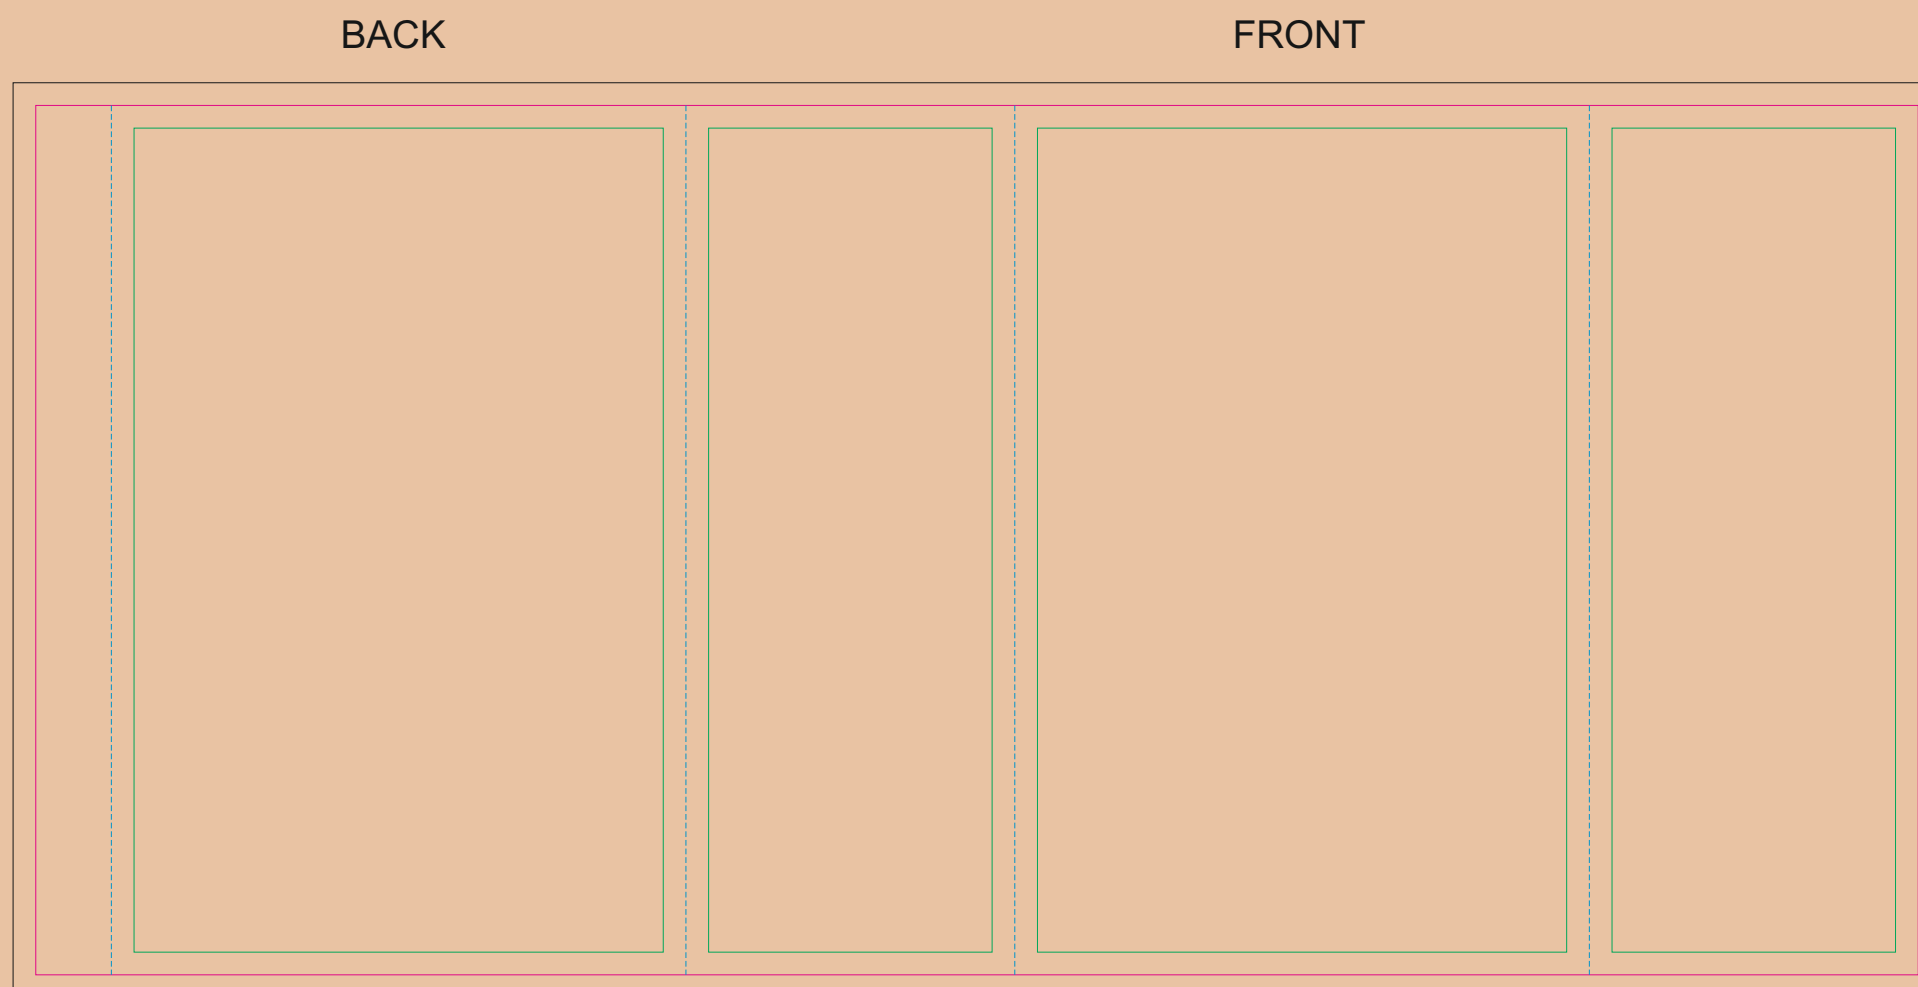

CRAFT Paper Sleeve

- Margin
- Edge of product
- Bleed limit 3-3 mm (background must fill it)
- - - - - Fold line

resolution: min. 300 DPI
colours: CMYK
formats: TIFF, PDF, EPS, AI, CDR

The green line indicates the area all non-background object-texts, logos, etc.
The pink outline the maximum size of graphic visible on the product.
The black line indicates the size of the required graphics including bleed.
The blue line indicates the folding.