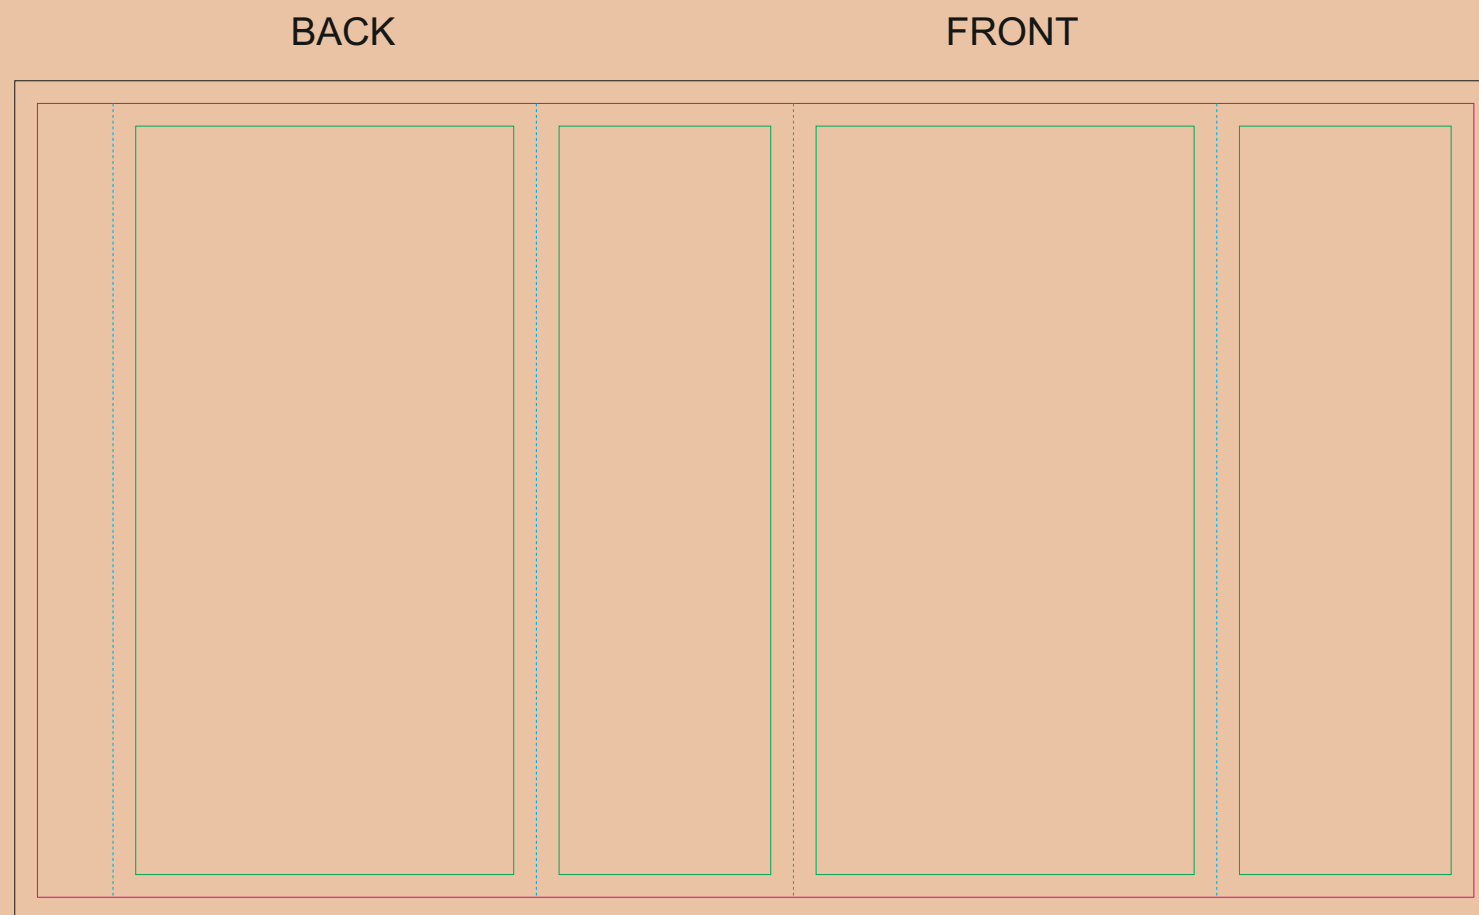

CRAFT Paper Sleeve

- Margin
- Edge of product
- Bleed limit 3-3 mm (background must fill it)
- - - - - Fold line

resolution: min. 300 DPI
colours: CMYK
formats: TIFF, PDF, EPS, AI, CDR

The green line indicates the area all non-background object-texts, logos, etc.
The pink outline the maximum size of graphic visible on the product.
The black line indicates the size of the required graphics including bleed.
The blue line indicates the folding.