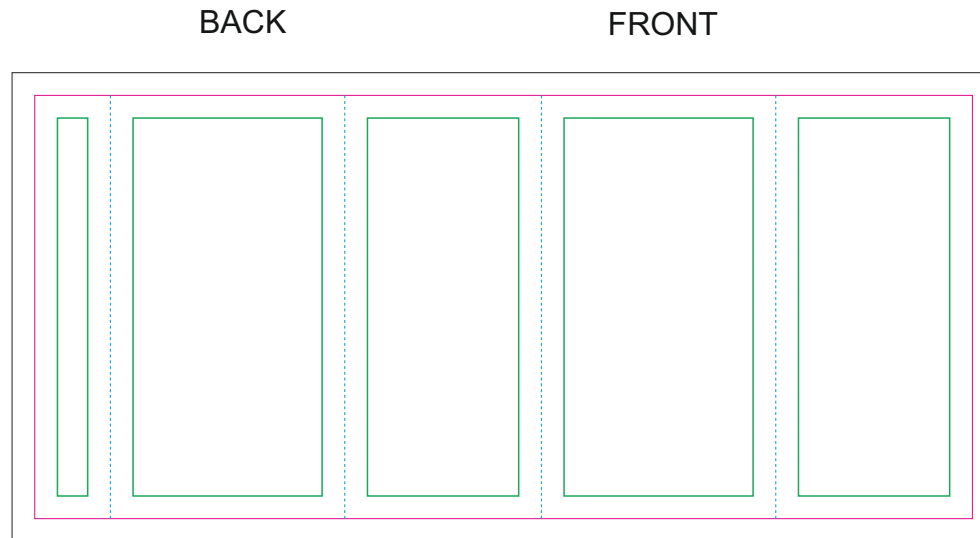

# Paper Sleeve

- Margin
- Edge of product
- Bleed limit 3-3 mm (background must fill it)
- - - - - Fold line

resolution: min. 300 DPI  
colours: CMYK  
formats: TIFF, PDF, EPS, AI, CDR

The green line indicates the area all non-background object-texts, logos, etc.  
The pink outline the maximum size of graphic visible on the product.  
The black line indicates the size of the required graphics including bleed.  
The blue line indicates the folding.