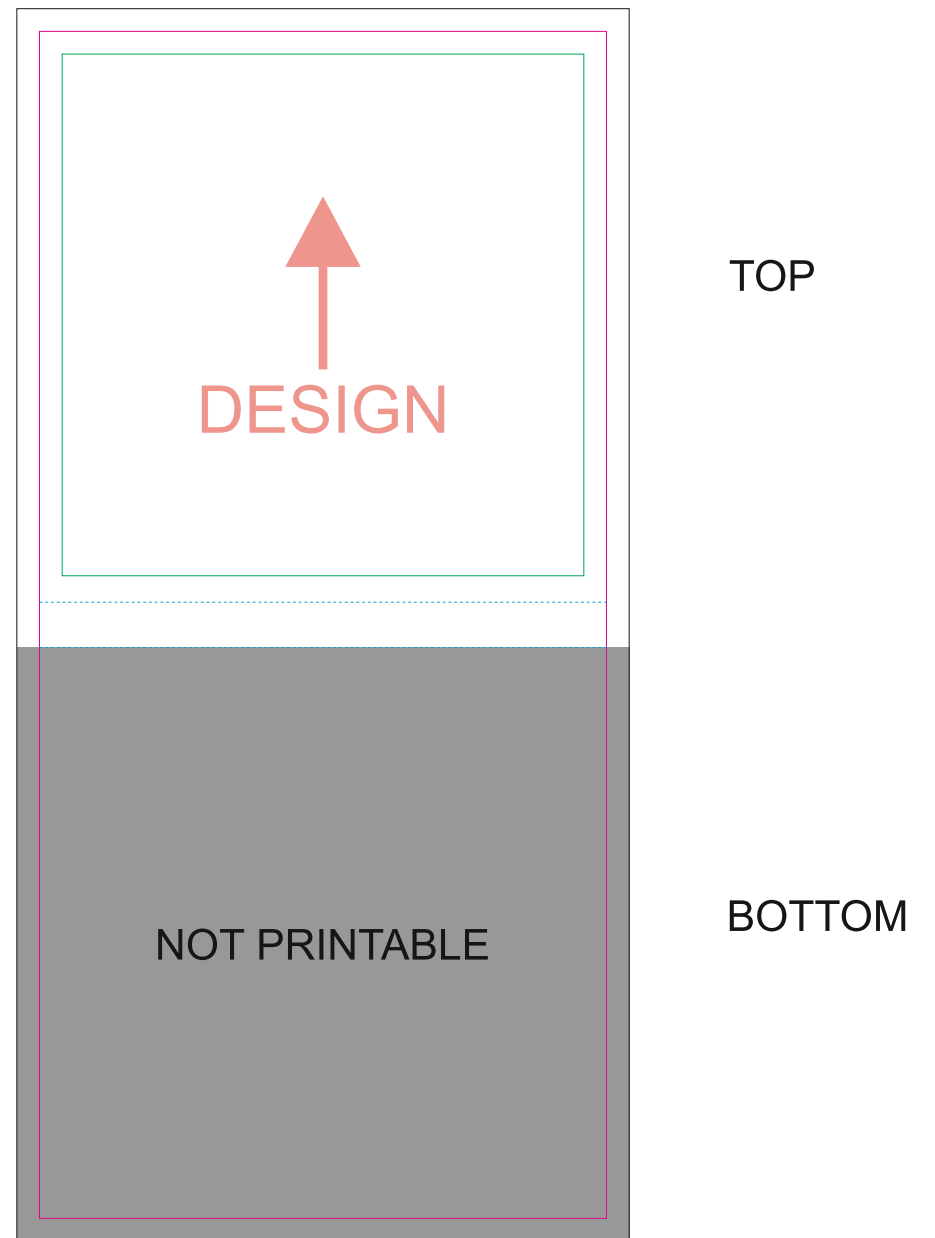

OUTSIDE

INSIDE

—— Bleed limit 3-3 mm (background must fill it)

—— Margin

—— Edge of product

----- Fold line

↑ Design's orientation

resolution: min. 300 DPI

colours: CMYK

formats: TIFF, PDF, EPS, AI, CDR

The green line indicates the area all non-background object-texts, logos, etc.

The pink outline the maximum size of graphic visible on the product.

The black line indicates the size of the required graphics including bleed.

The blue line indicates the folding.