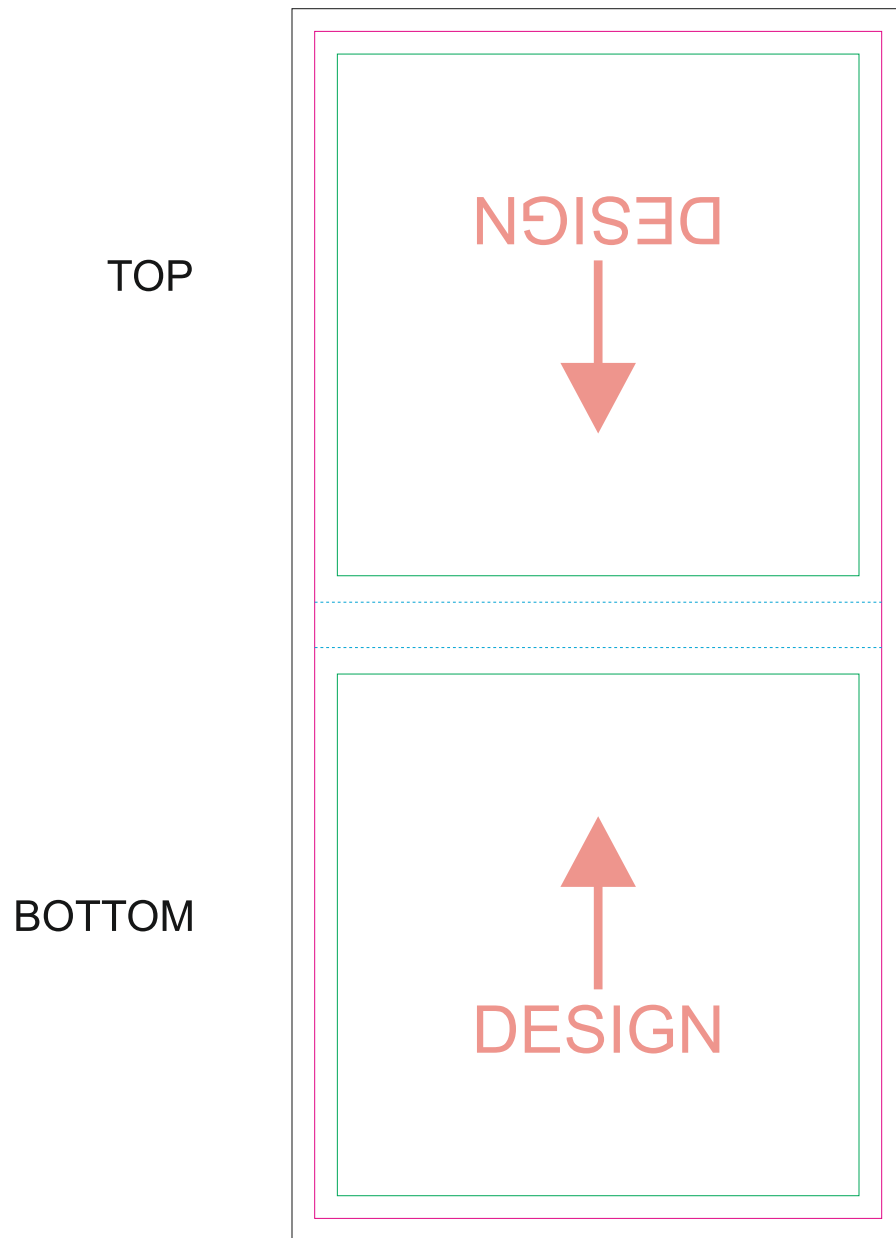

OUTSIDE

INSIDE

—— Bleed limit 3-3 mm (background must fill it)

—— Margin

—— Edge of product

----- Fold line

↑ Design's orientation

resolution: min. 300 DPI

colours: CMYK

formats: TIFF, PDF, EPS, AI, CDR

The green line indicates the area all non-background object-texts, logos, etc.

The pink outline the maximum size of graphic visible on the product.

The black line indicates the size of the required graphics including bleed.

The blue line indicates the folding.