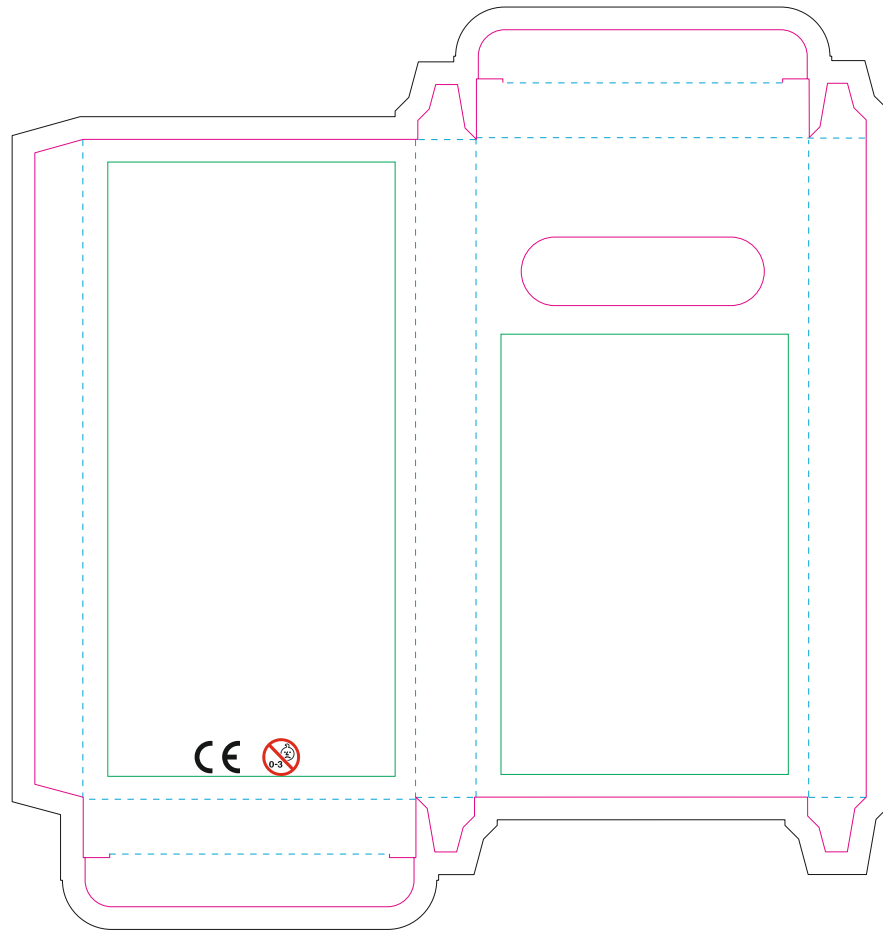

PENCIL

- Margin
- Edge of product
- Bleed limit 3-3 mm (background must fill it)
- - - - - Fold line

resolution: min. 300 DPI
colours: CMYK
formats: TIFF, PDF, EPS, AI, CDR

The green line indicates the area all non-background object-texts, logos, etc.
The pink outline the maximum size of graphic visible on the product.
The black line indicates the size of the required graphics including bleed.
The blue line indicates the folding.