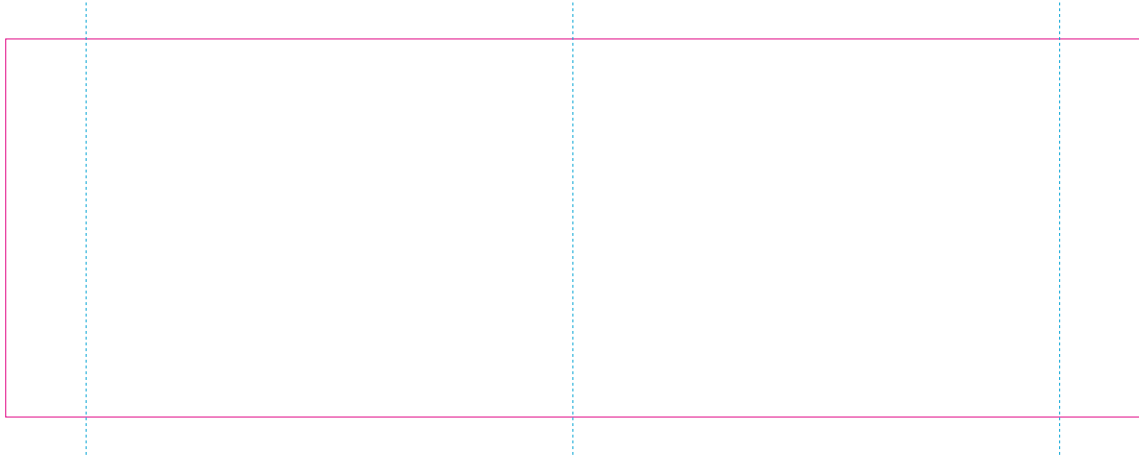

RS

——— Edge of graphics

----- centerlines

resolution: min. 300 DPI

colours: CMYK

formats: TIFF, PDF, EPS, AI, CDR

The pink outline the maximum size of graphic visible on the product.

The blue dash line indicates the center line of the left, right and middle side of object.