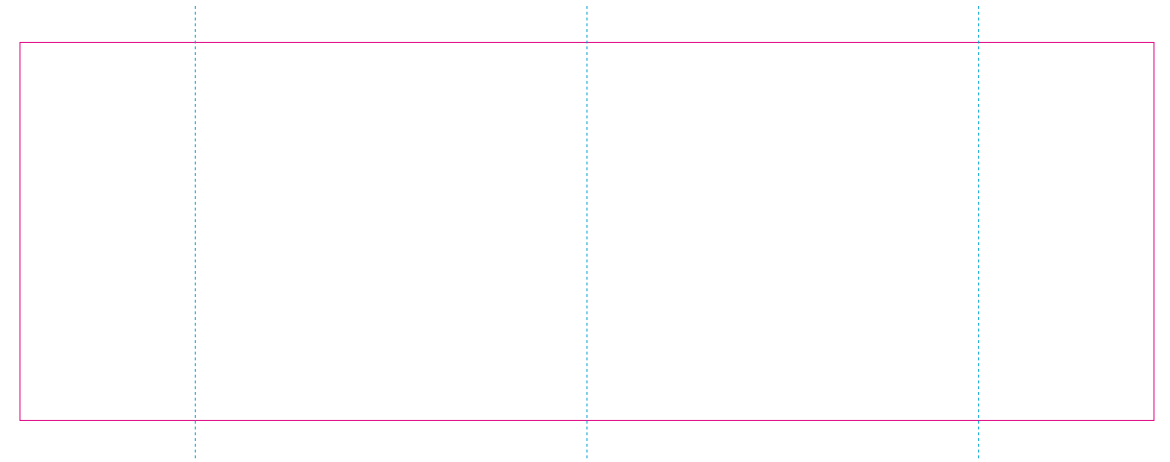

# ER 1

— Edge of graphics

- - - centerlines

resolution: min. 300 DPI

colours: CMYK

formats: TIFF, PDF, EPS, AI, CDR

The pink outline the maximum size of graphic visible on the product.

The blue dash line indicates the center line of the left, right and middle side of object.