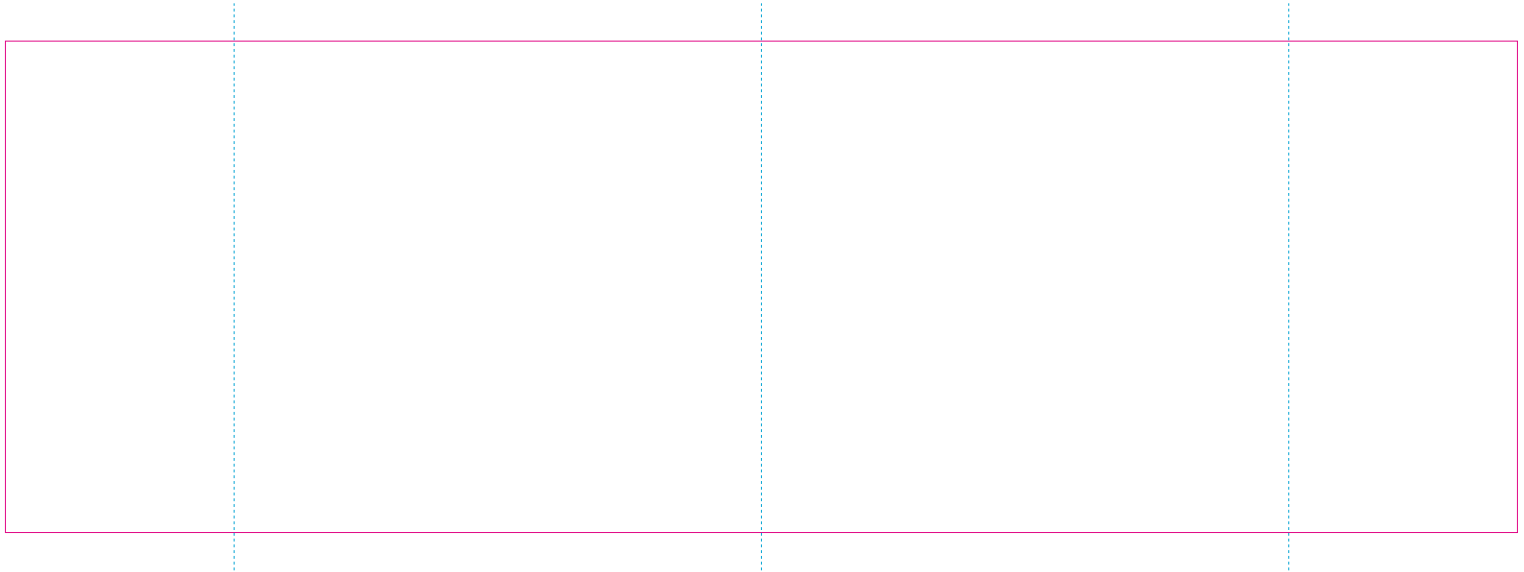

RS

— Edge of graphics

- - - centerlines

resolution: min. 300 DPI

colours: CMYK

formats: TIFF, PDF, EPS, AI, CDR

The pink outline the maximum size of graphic visible on the product.

The blue dash line indicates the center line of the left, right and middle side of object.