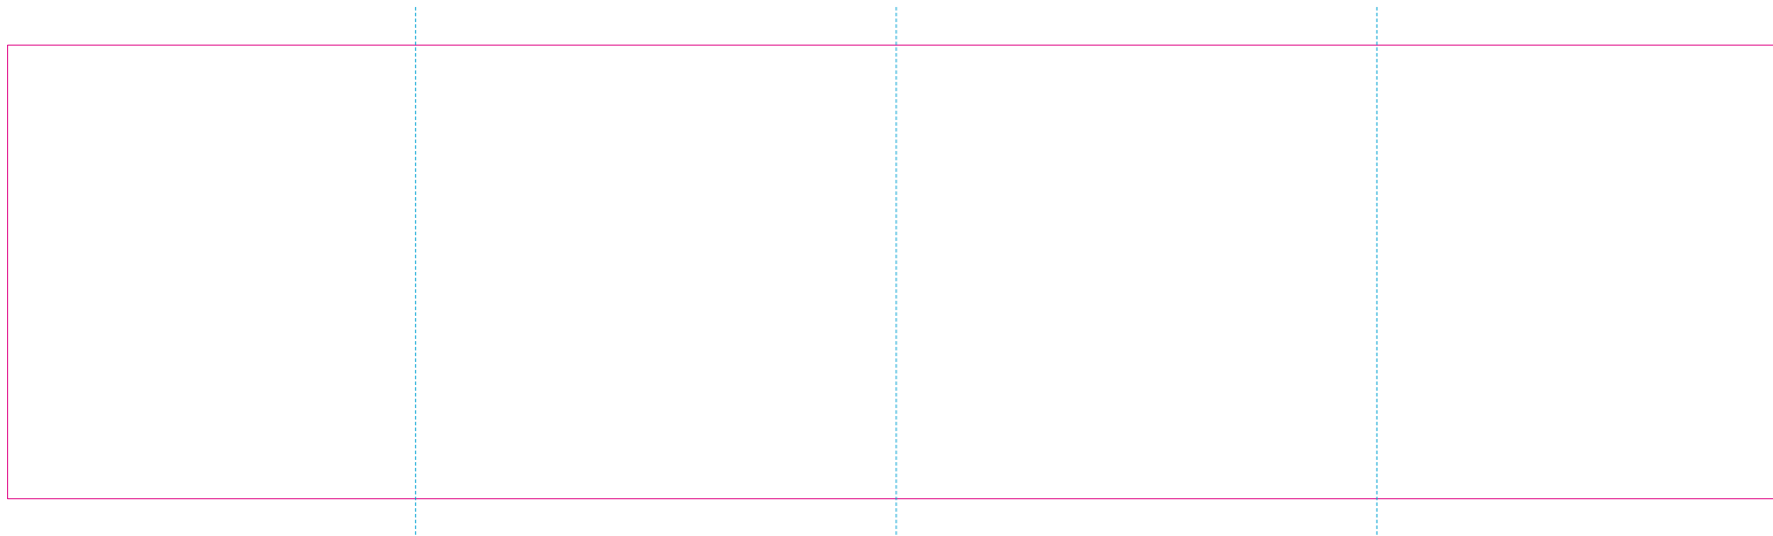

RS, ER 2

ER 1

— Edge of graphics

- - - centerlines

resolution: min. 300 DPI

colours: CMYK

formats: TIFF, PDF, EPS, AI, CDR

The pink outline the maximum size of graphic visible on the product.

The blue dash line indicates the center line of the left, right and middle side of object.