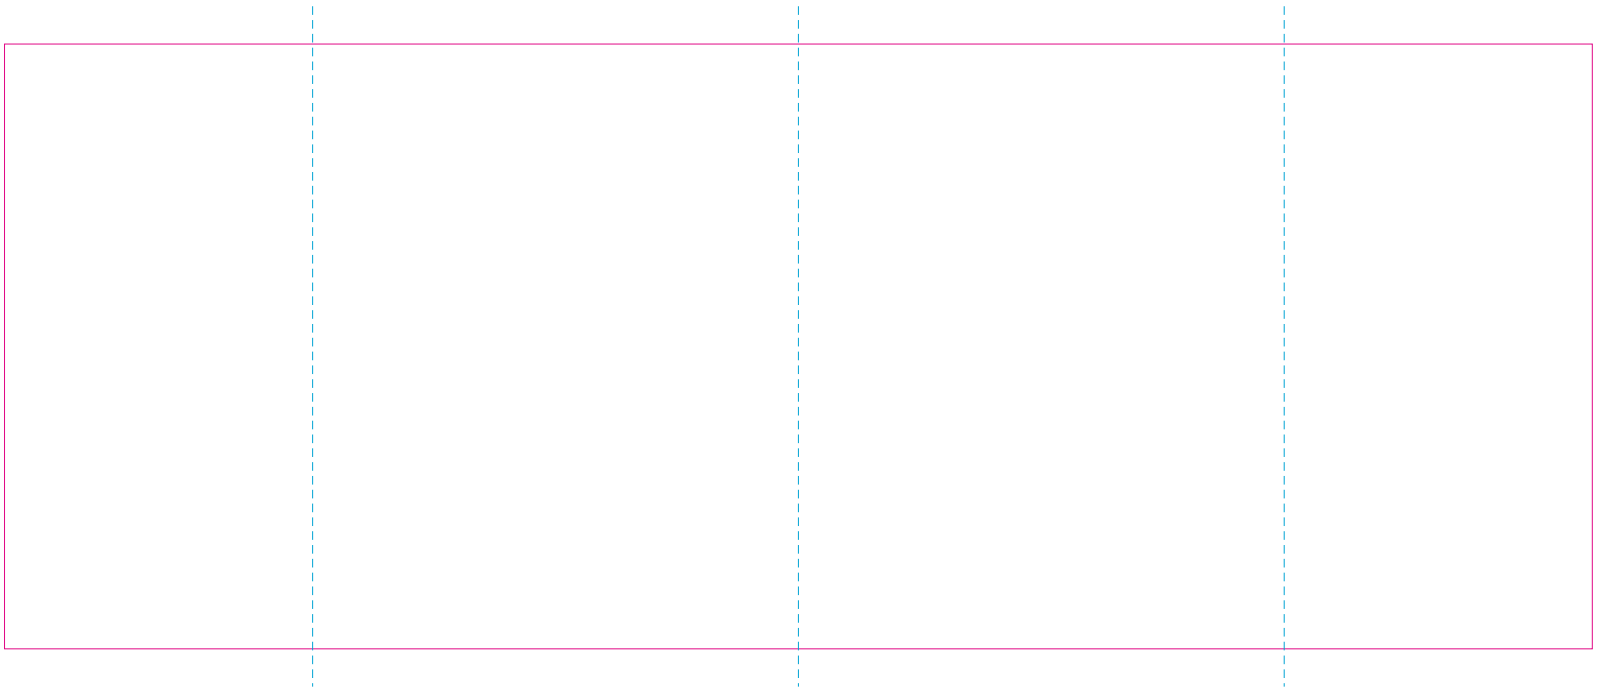

# WPC, C

# RS

With rotary screen printing technology the product can only be printed on the opposite side of the handle, please do not position the design on the right or left handed side.

— Edge of graphics

- - - - - centerlines

file format: vector

colours: in one color

formats: PDF, EPS, AI, CDR

The pink outline the maximum size of graphic visible on the product.

The blue dash line indicates the center line of the left, right and middle side of object.