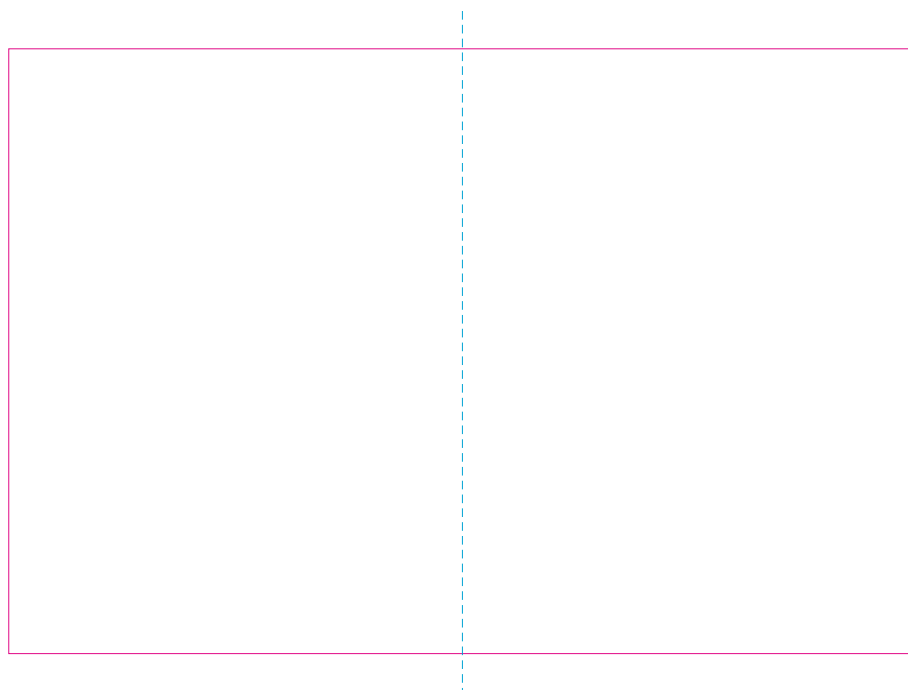

# WPC, C

# RS

With rotary screen printing technology the product can only be printed on the opposite side of the handle, please do not position the design on the right or left handed side.

— Edge of graphics

- - - - - centerlines

file format: vector

colours: in one color

formats: PDF, EPS, AI, CDR

The pink outline the maximum size of graphic visible on the product.

The blue dash line indicates the center line of the left, right and middle side of object.