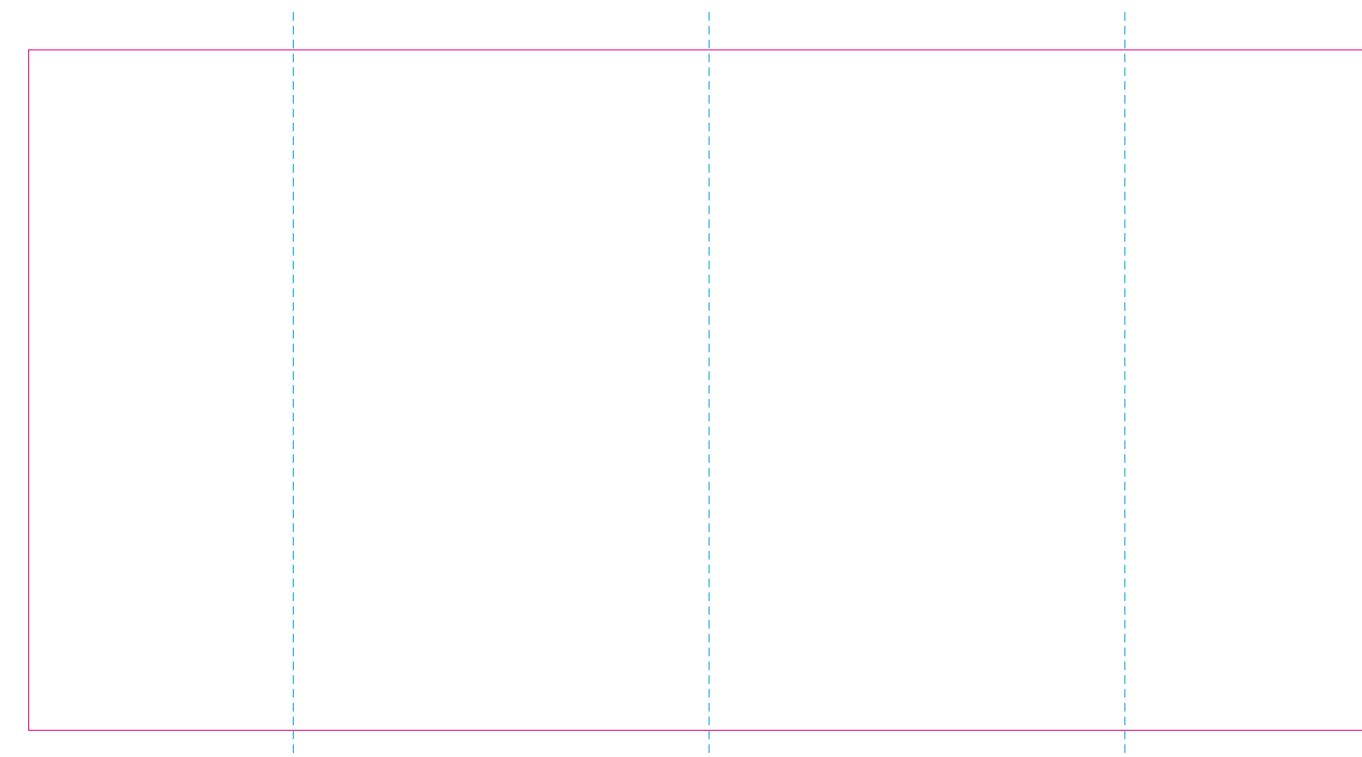

ER 2

RUV

ER 1

RS

— Edge of graphics

- - - centerlines

resolution: min. 300 DPI
colours: CMYK
formats: TIFF, PDF, EPS, AI, CDR

The pink outline the maximum size of graphic visible on the product.
The blue dash line indicates the center line of the left, right and middle side of object.