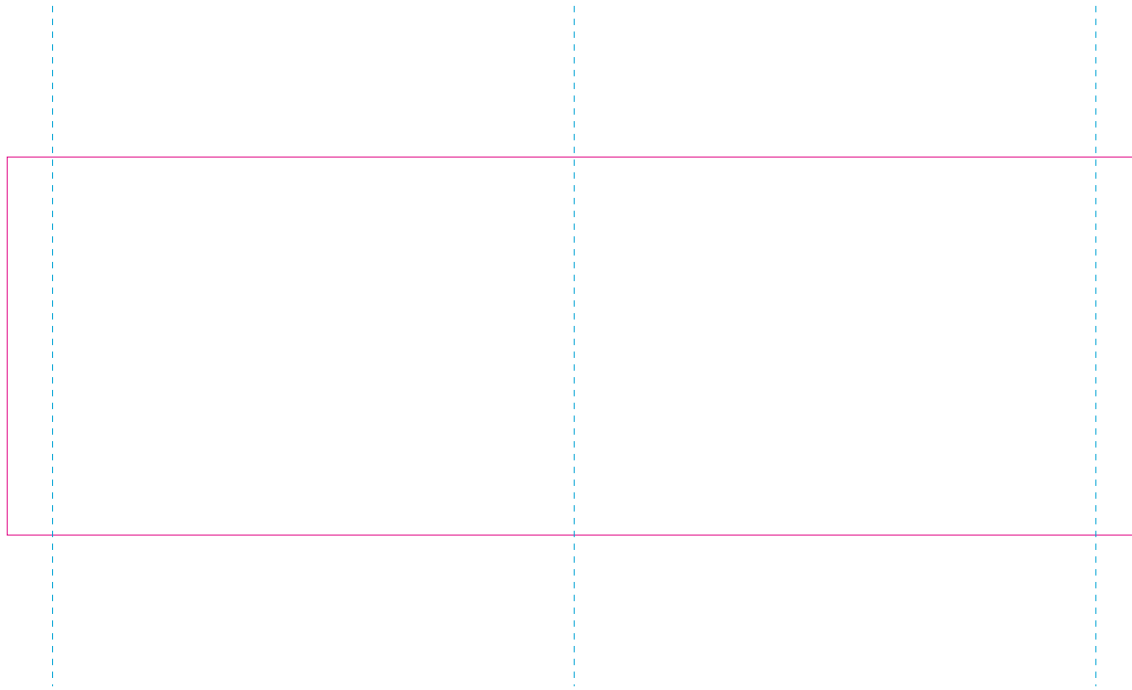

RS

With rotary screen printing technology the product can only be printed on the opposite side of the handle, please do not position the design on the right or left handed side.

— Edge of graphic

- - - centerlines

resolution: min. 300 DPI

colours: CMYK

formats: TIFF, PDF, EPS, AI, CDR

The pink outline the maximum size of graphic visible on the product.

The blue dash line indicates the center line of the left, right and middle side of object.