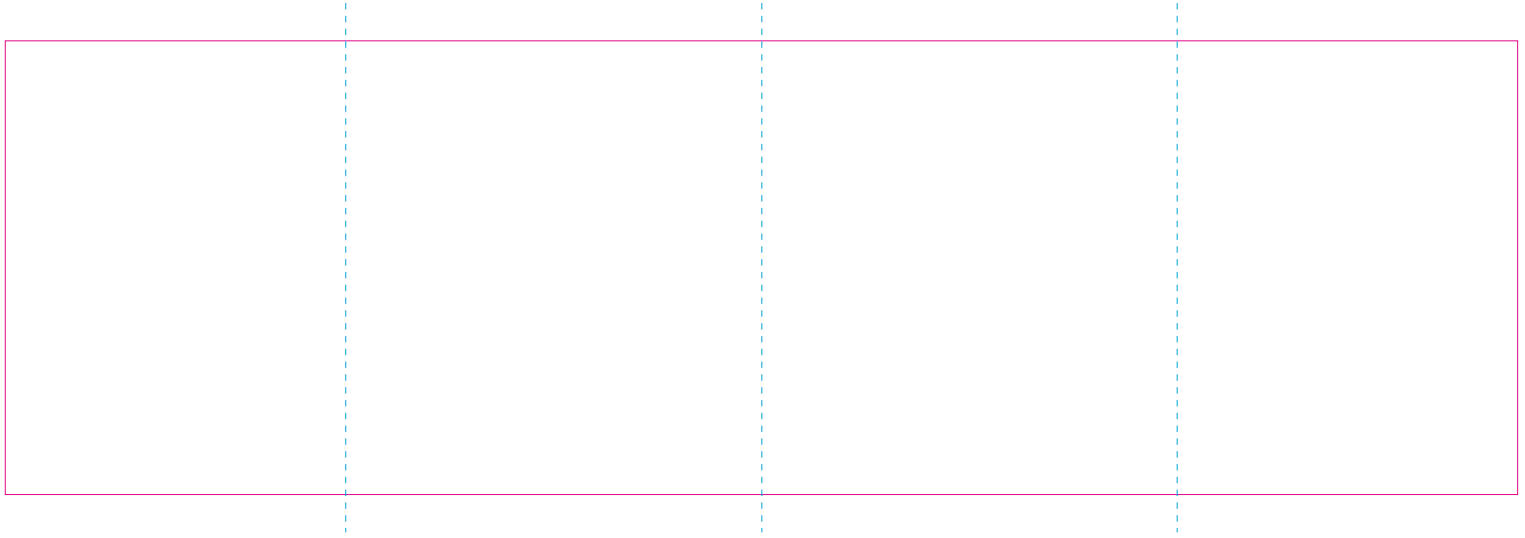

RS

—— Edge of graphics

----- centerlines

file format: vector
colours: in one color
formats: PDF, EPS, AI, CDR

The pink outline the maximum size of graphic visible on the product.
The blue dash line indicates the center line of the left, right and middle side of object.