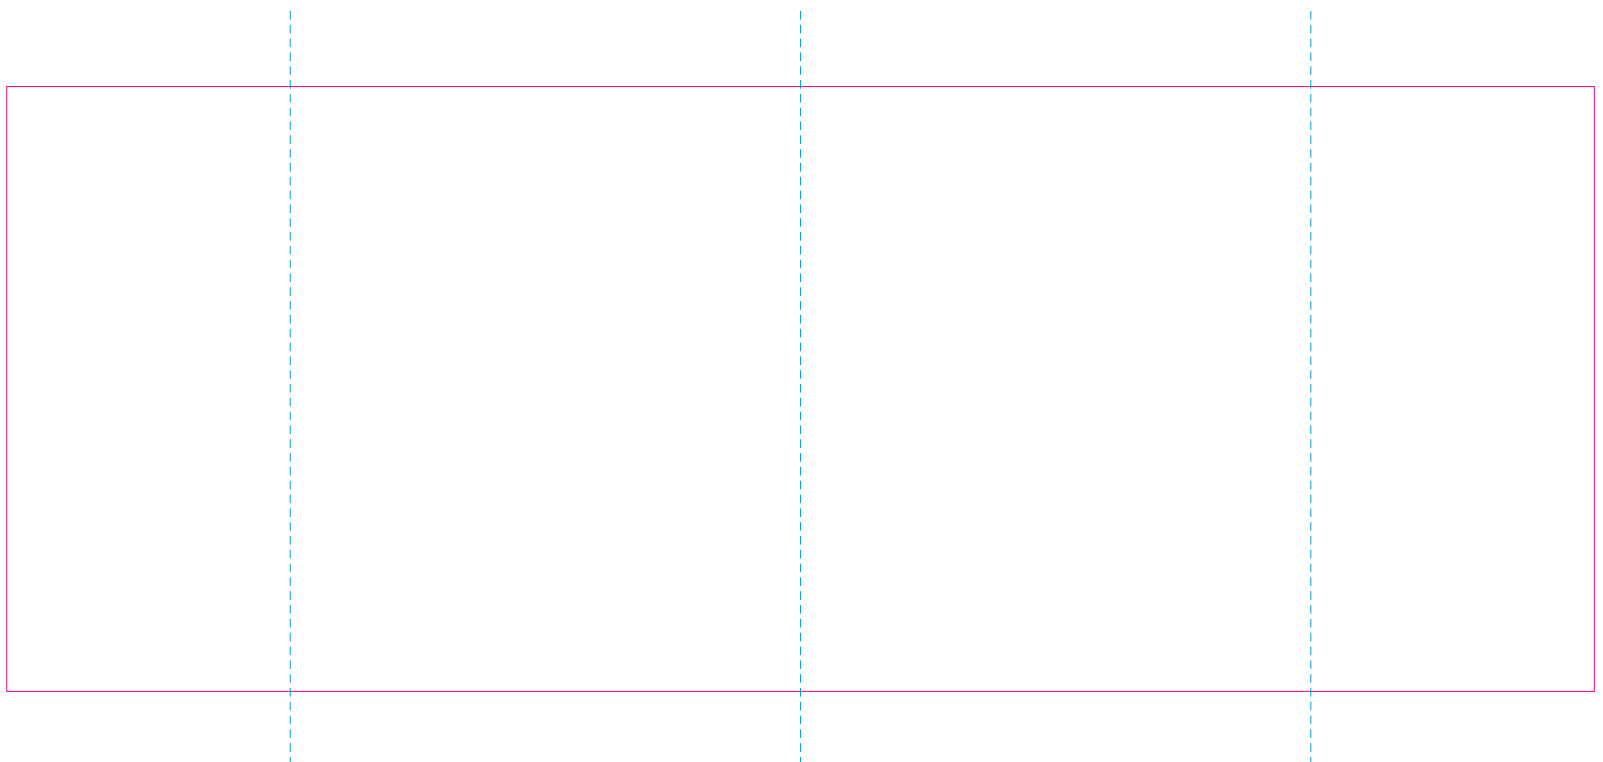

RS

With rotary screen printing technology the product can only be printed on the opposite side of the handle, please do not position the design on the right or left handed side.

C

—— Edge of graphics

- - - - centerlines

file format: vector
colours: in one color
formats: PDF, EPS, AI, CDR

The pink outline the maximum size of graphic visible on the product.
The blue dash line indicates the center line of the left, right and middle side of object.