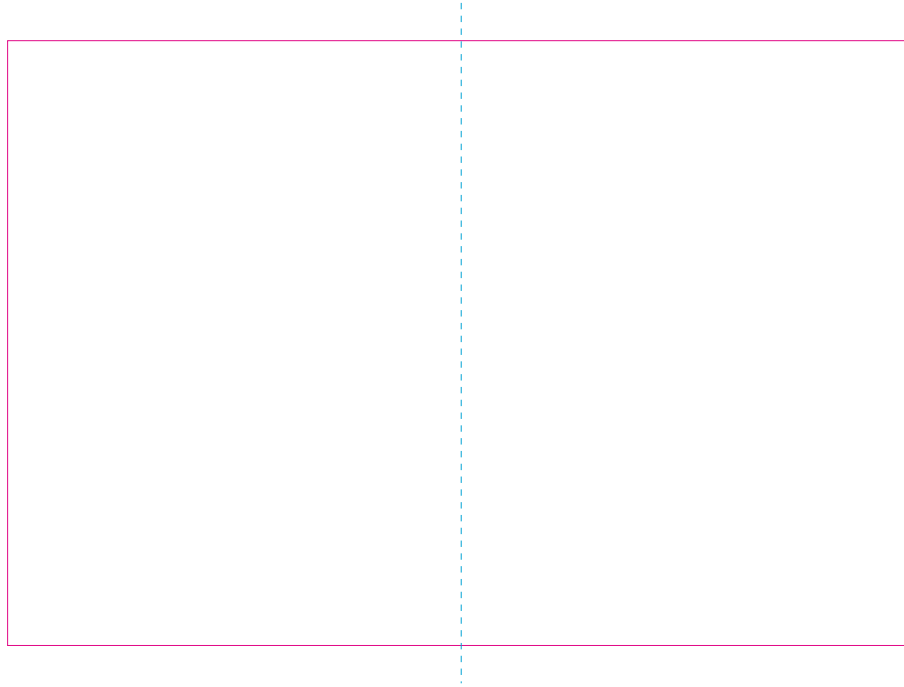

RS

With rotary screen printing technology the product can only be printed on the opposite side of the handle, please do not position the design on the right or left handed side.

—— Edge of graphic

----- centerlines

resolution: min. 300 DPI

colours: CMYK

formats: TIFF, PDF, EPS, AI, CDR

The pink outline the maximum size of graphic visible on the product.

The blue dash line indicates the center line of the left, right and middle side of object.