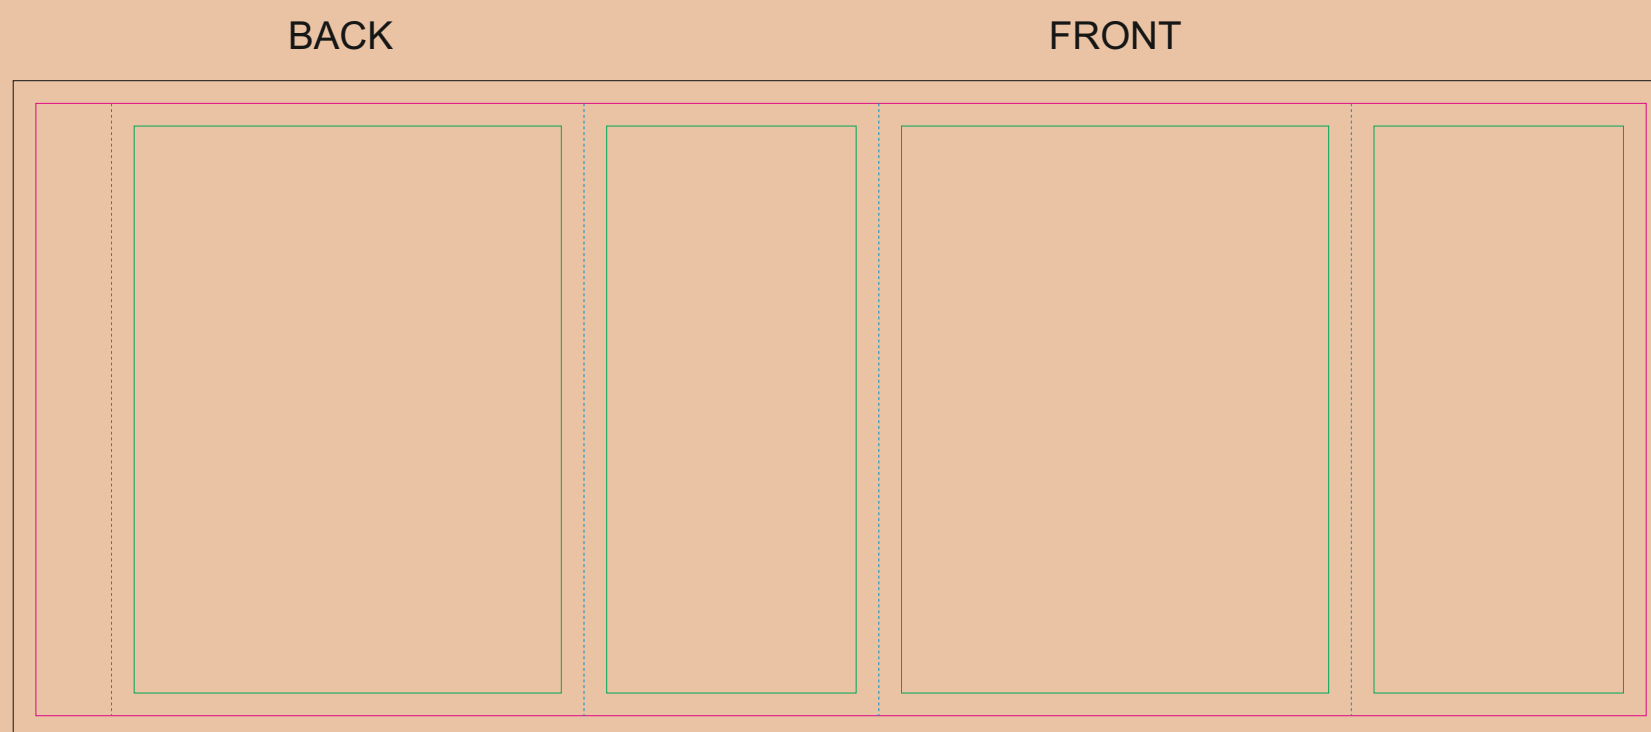

CRAFT Paper Sleeve

- Margin
- Edge of product
- Bleed limit 3-3 mm (background must fill it)
- - - - - Fold line

resolution: min. 300 DPI
colours: CMYK
formats: TIFF, PDF, EPS, AI, CDR

The green line indicates the area all non-background object-texts, logos, etc.
The pink outline the maximum size of graphic visible on the product.
The black line indicates the size of the required graphics including bleed.
The blue line indicates the folding.