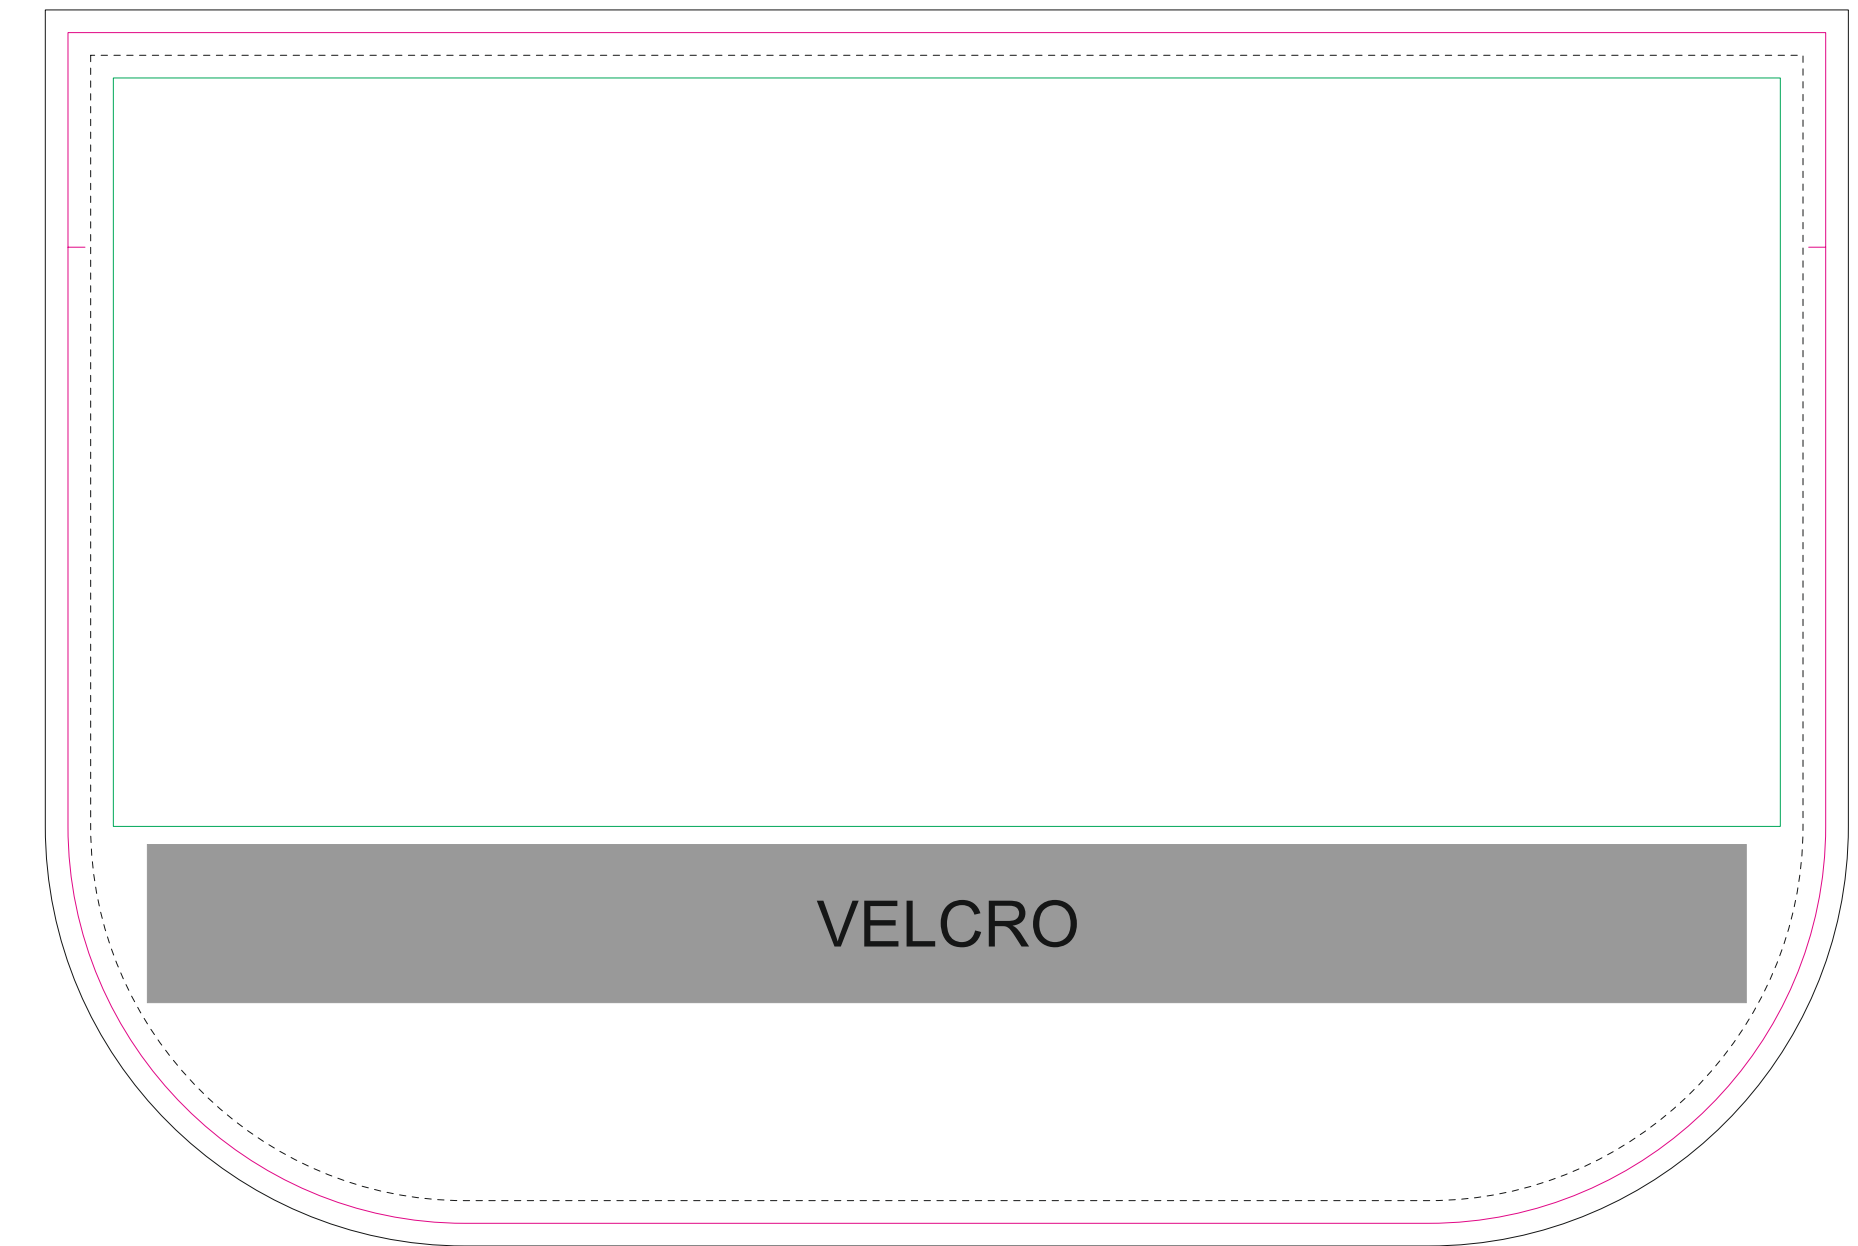

OUTSIDE

INSIDE

——— Bleed limit 3-3 mm (background must fill it)

——— margin

——— Edge of product

resolution: min. 300 DPI

colours: CMYK

formats: TIFF, PDF, EPS, AI, CDR

The green line indicates the area all non-background object-texts, logos, etc.
The pink outline the maximum size of graphic visible on the product.
The black line indicates the size of the required graphics including bleed.