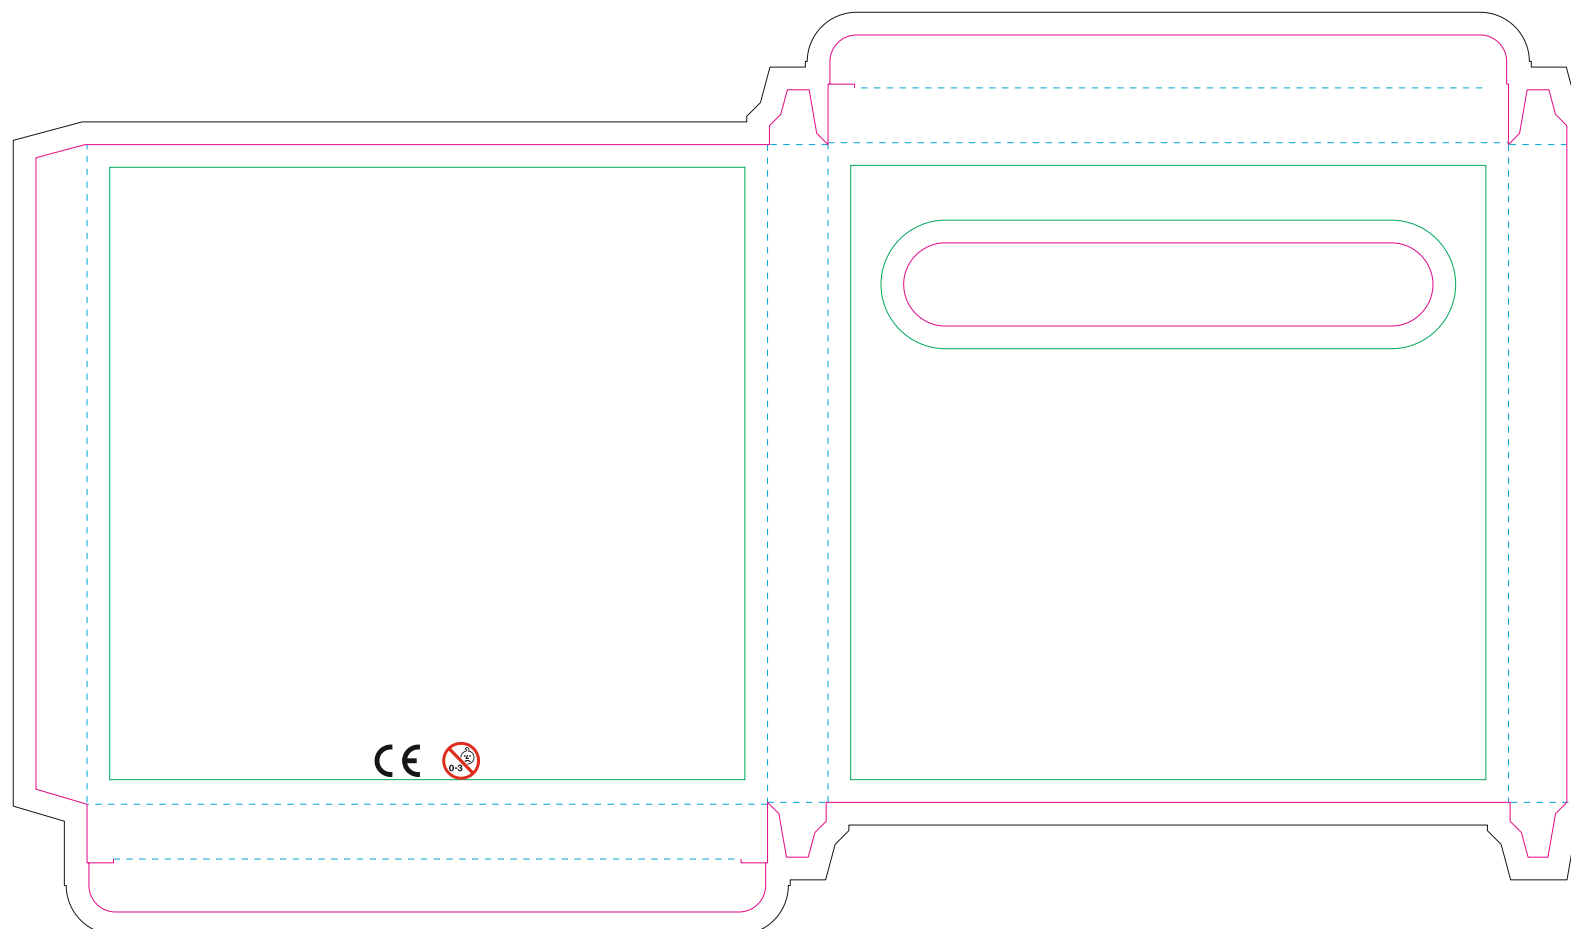

PENCIL

- Margin
- Edge of product
- Bleed limit 3-3 mm (background must fill it)
- - - - - Fold line

resolution: min. 300 DPI
colours: CMYK
formats: TIFF, PDF, EPS, AI, CDR

The green line indicates the area all non-background object-texts, logos, etc.
The pink outline the maximum size of graphic visible on the product.
The black line indicates the size of the required graphics including bleed.
The blue line indicates the folding.