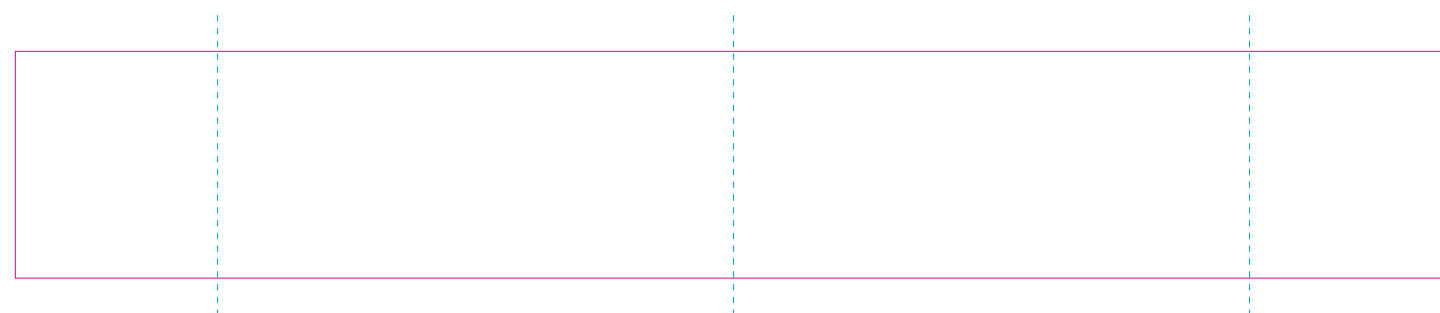

RUV

RS

ER 2

ER 1

— Edge of graphics

- - - centerlines

resolution: min. 300 DPI
colours: CMYK
formats: TIFF, PDF, EPS, AI, CDR

The pink outline the maximum size of graphic visible on the product.
The blue dash line indicates the center line of the left, right and middle side of object.