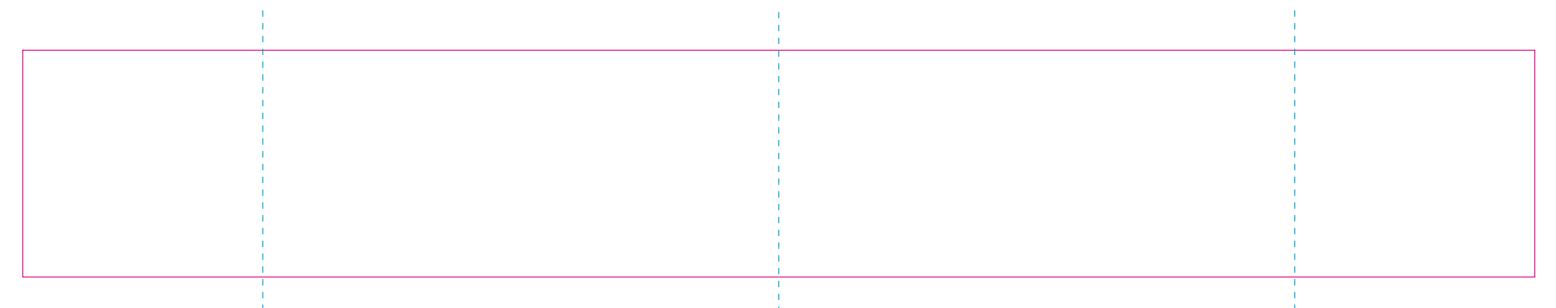

RUV

RS

ER 2

ER 1

— Edge of graphics

- - - centerlines

resolution: min. 300 DPI
colours: CMYK
formats: TIFF, PDF, EPS, AI, CDR

The pink outline the maximum size of graphic visible on the product.
The blue dash line indicates the center line of the left, right and middle side of object.