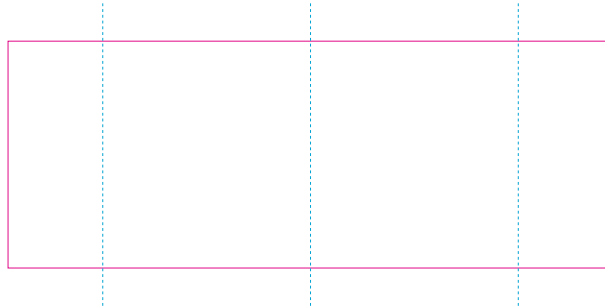

ER 1

— Edge of graphics

- - - centerlines

resolution: min. 300 DPI

colours: CMYK

formats: TIFF, PDF, EPS, AI, CDR

The pink outline the maximum size of graphic visible on the product.

The blue dash line indicates the center line of the left, right and middle side of object.