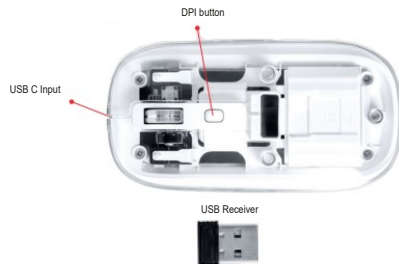

Product overview:

Specifications:

- DPI adjustable (800-1200-1600 DPI)
- Battery 300mAh - 3.7V
- Operating time: Up to 80 hours
- Control distance: Up to 10 meters
- Auto Power off

Operation:

Plug the USB receiver into your PC.

Slide the power button to ON.

The mouse will be paired automatically and will be ready to work.

Charging:

Use the supplied cable for charging. Connect the USB cable into a power supply. Plug the other end of the cable into the USB C port of the mouse.

During charging, a red light indicator will light up inside mouse. Once it finished, the light indicator will turn off.

Note: You can use the mouse during charging process.

Warnings:

1. Do not expose this product to rain or damp conditions.
2. Prevent this item from falling as it could cause serious damage.
3. Do not dismantle, repair or modify this product by yourself, contact an authorized specialist.
4. In order to avoid any risk, do not dispose of this product inappropriately or throw it into the fire as there is a built-in Lithium battery.
5. Clean it with a dry cloth.
6. Do not place this item near sources of heat or expose to direct sunlight.
7. Do not insert any metal objects into this device as there is a risk of causing a short circuit in the unit.

This item is in conformity with the following standards:
RoHS Directive 2011/65/EU and its subsequent amendments
Directive (EU) 2015/863
Radio Equipment Directive (RED) - Directive 2014/53/EU