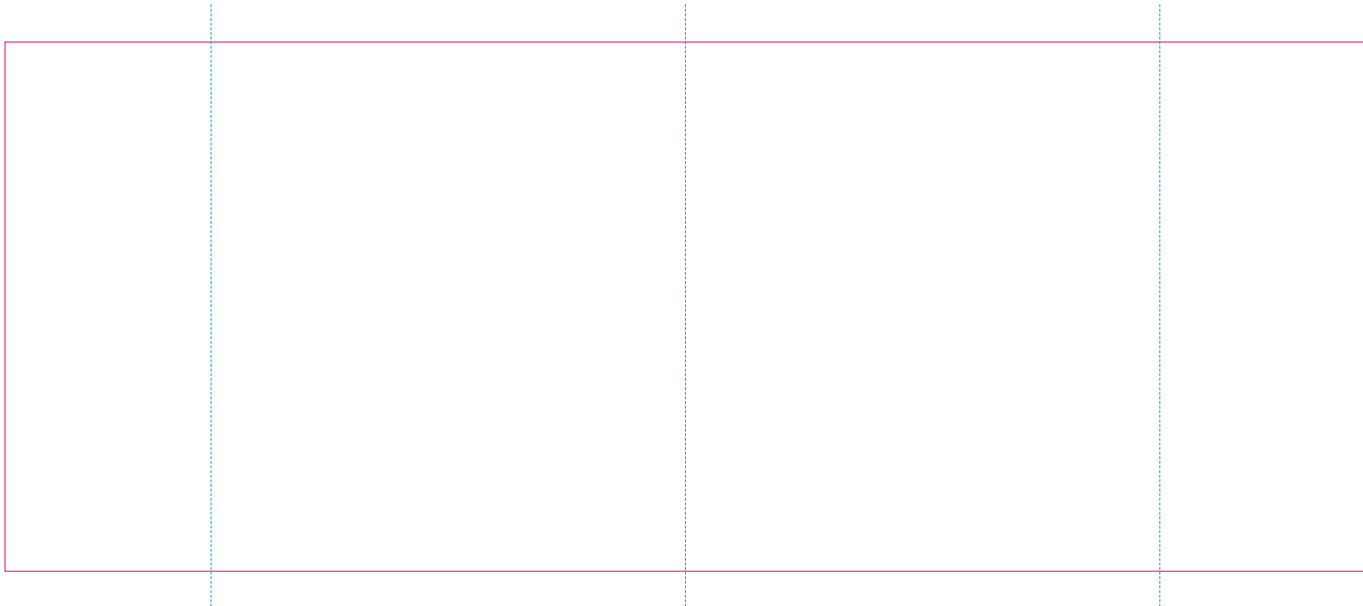

WPC, C

RS

With rotary screen printing technology the product can only be printed on the opposite side of the handle, please do not position the design on the right or left handed side.

— Edge of graphics

- - - centerlines

resolution: min. 300 DPI

colours: CMYK

formats: TIFF, PDF, EPS, AI, CDR

The pink outline the maximum size of graphic visible on the product.

The blue dash line indicates the center line of the left, right and middle side of object.