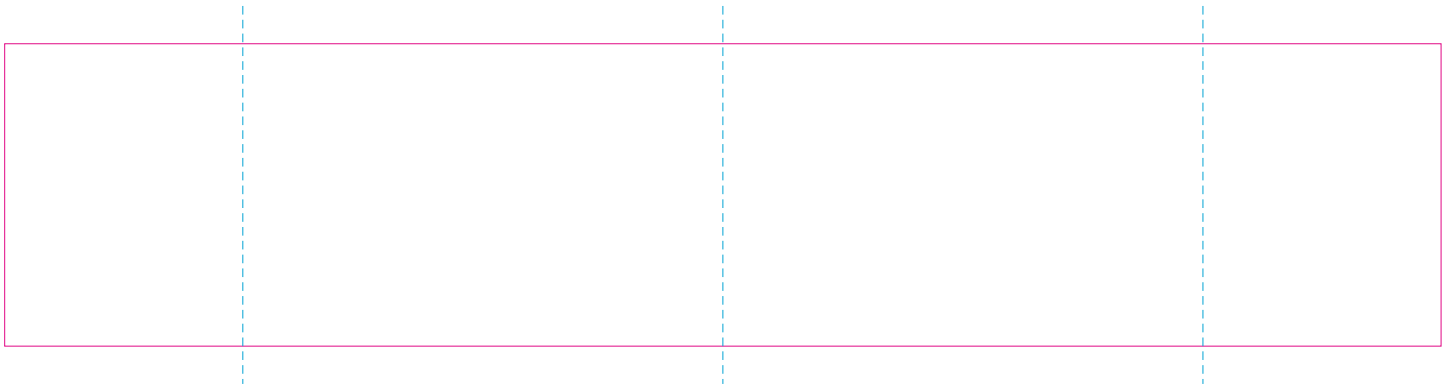

ER 1

ER 2, RS

— Edge of graphics

- - - centerlines

resolution: min. 300 DPI

colours: CMYK

formats: TIFF, PDF, EPS, AI, CDR

The pink outline the maximum size of graphic visible on the product.

The blue dash line indicates the center line of the left, right and middle side of object.