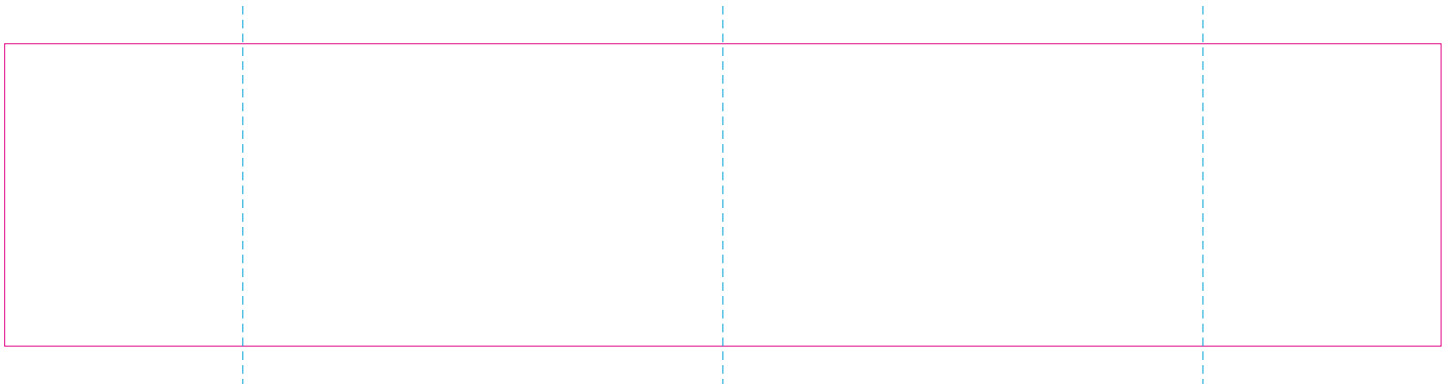

## ER 1

## ER 2, RS

— Edge of graphics

- - - centerlines

resolution: min. 300 DPI

colours: CMYK

formats: TIFF, PDF, EPS, AI, CDR

The pink outline the maximum size of graphic visible on the product.

The blue dash line indicates the center line of the left, right and middle side of object.