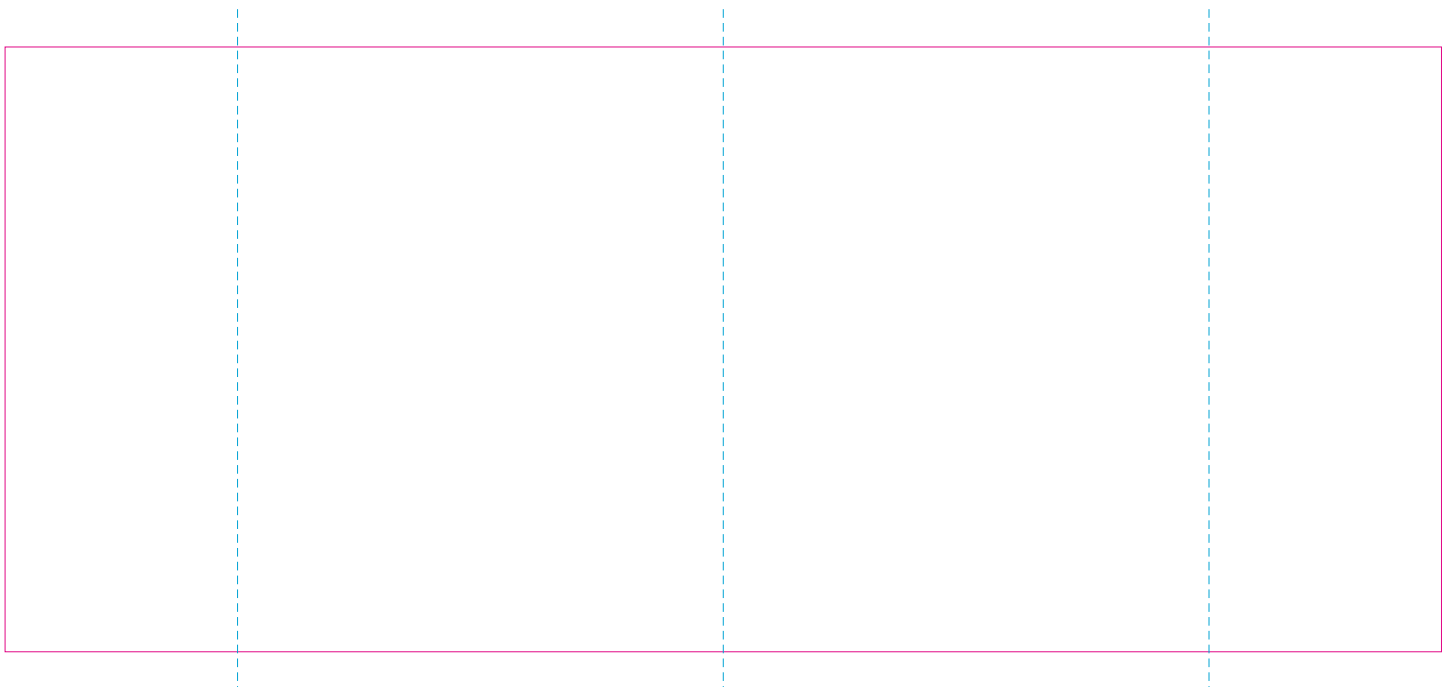

ER 1, RS

With rotary screen printing technology the product can only be printed on the opposite side of the handle, please do not position the design on the right or left handed side.

ER 2, C

— Edge of graphics

- - - centerlines

resolution: min. 300 DPI

colours: CMYK

formats: TIFF, PDF, EPS, AI, CDR

The pink outline the maximum size of graphic visible on the product.

The blue dash line indicates the center line of the left, right and middle side of object.